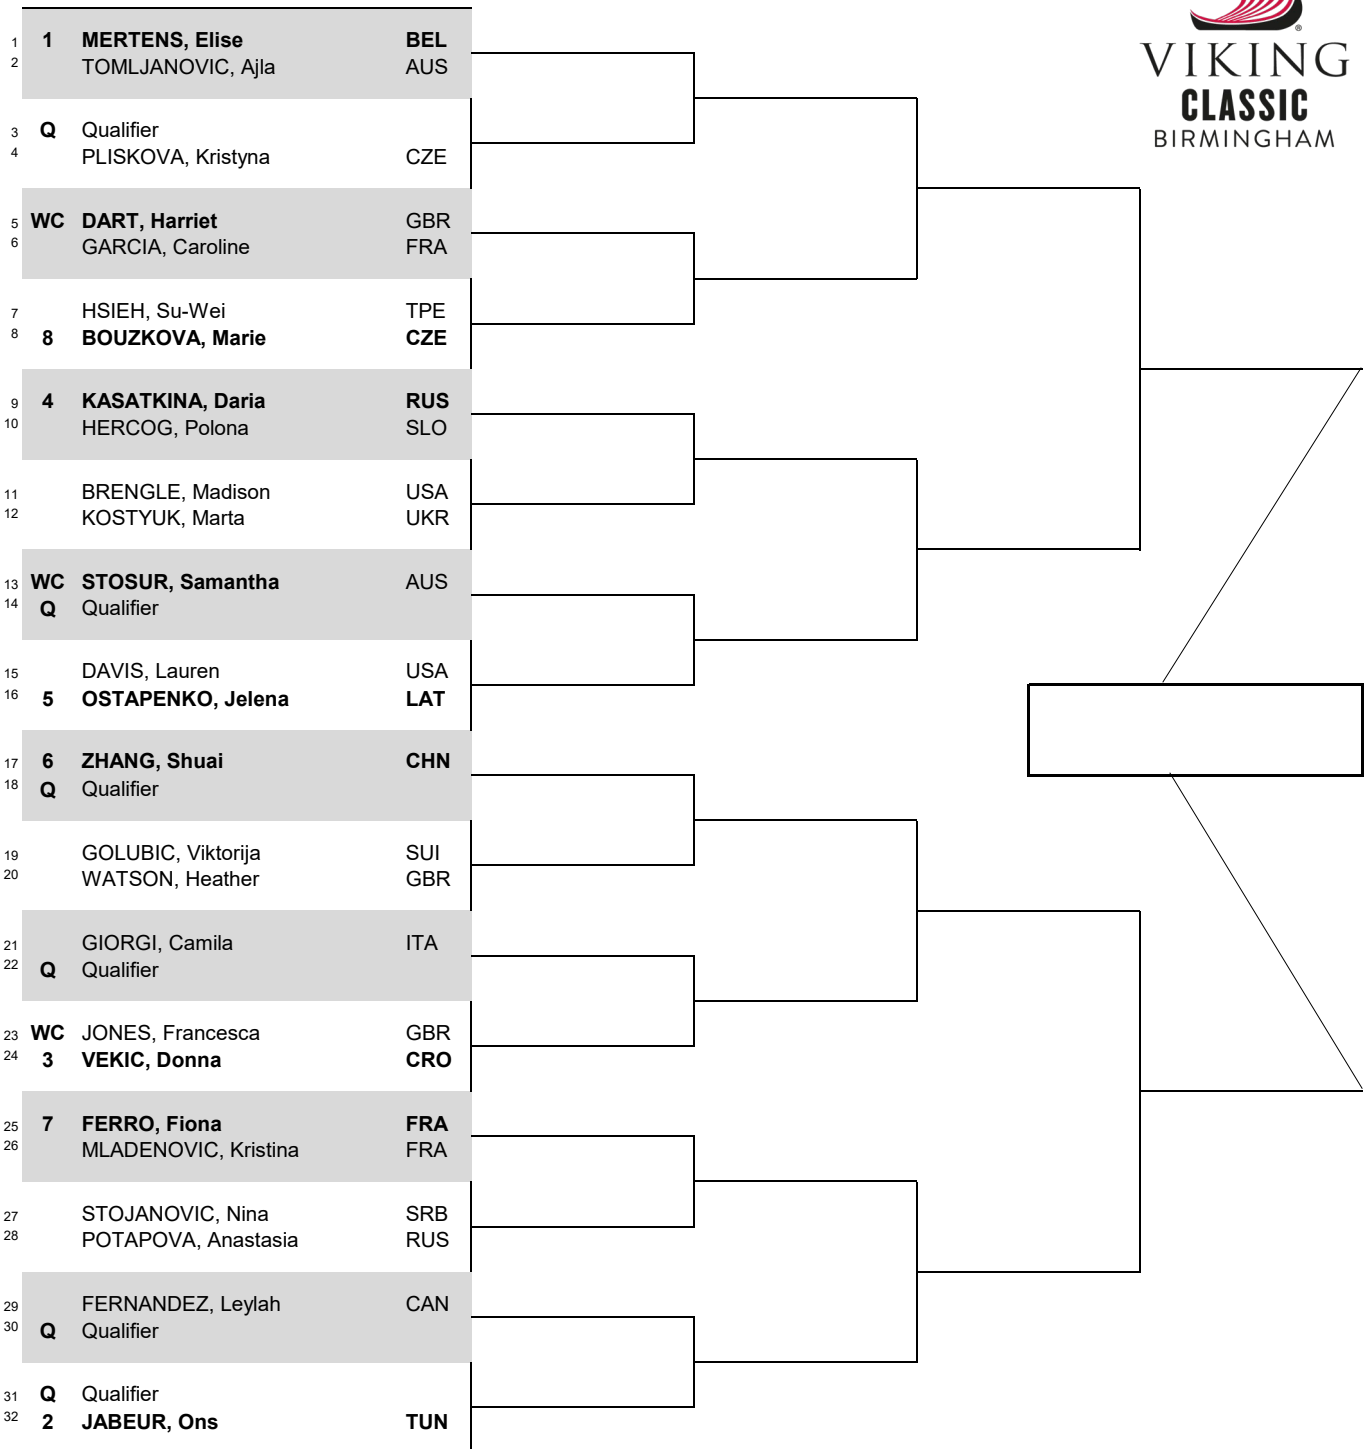

CITY, COUNTRY
BIRMINGHAM, GBR

TOURNAMENT DATES
June 14-20 2021

SURFACE
Grass

ON-SITE PRIZE MONEY
\$ 235,238

Viking Classic Birmingham

MAIN DRAW SINGLES

WTA TOUR, Inc. © Copyright 2016

SEEDED PLAYERS	RANK	PRIZE MONEY	POINTS	ALTERNATES / LUCKY LOSERS	RETIREMENTS/WALKOVERS	
1 MERTENS, Elise	15	WINNER \$29,800	280			
2 JABEUR, Ons	26	FINALIST \$16,398	180			
3 VEKIC, Donna	36	SEMI-FINALIST \$10,100	110			
4 KASATKINA, Daria	37	QUARTER-FINALIST \$5,800	60	WITHDRAWALS		
5 OSTAPENKO, Jelena	44	SECOND ROUND \$3,675	30			
6 ZHANG, Shuai	46	FIRST ROUND \$2,675	1			
7 FERRO, Fiona	51	FOLLOW LIVE SCORING AT				
8 BOUZKOVA, Marie	52	www.WTATENNIS.com				
LAST DIRECT ACCEPTANCE		Kr. Pliskova 89		WTA SUPERVISOR(S)	Clare Wood / Roberto Ranieri	