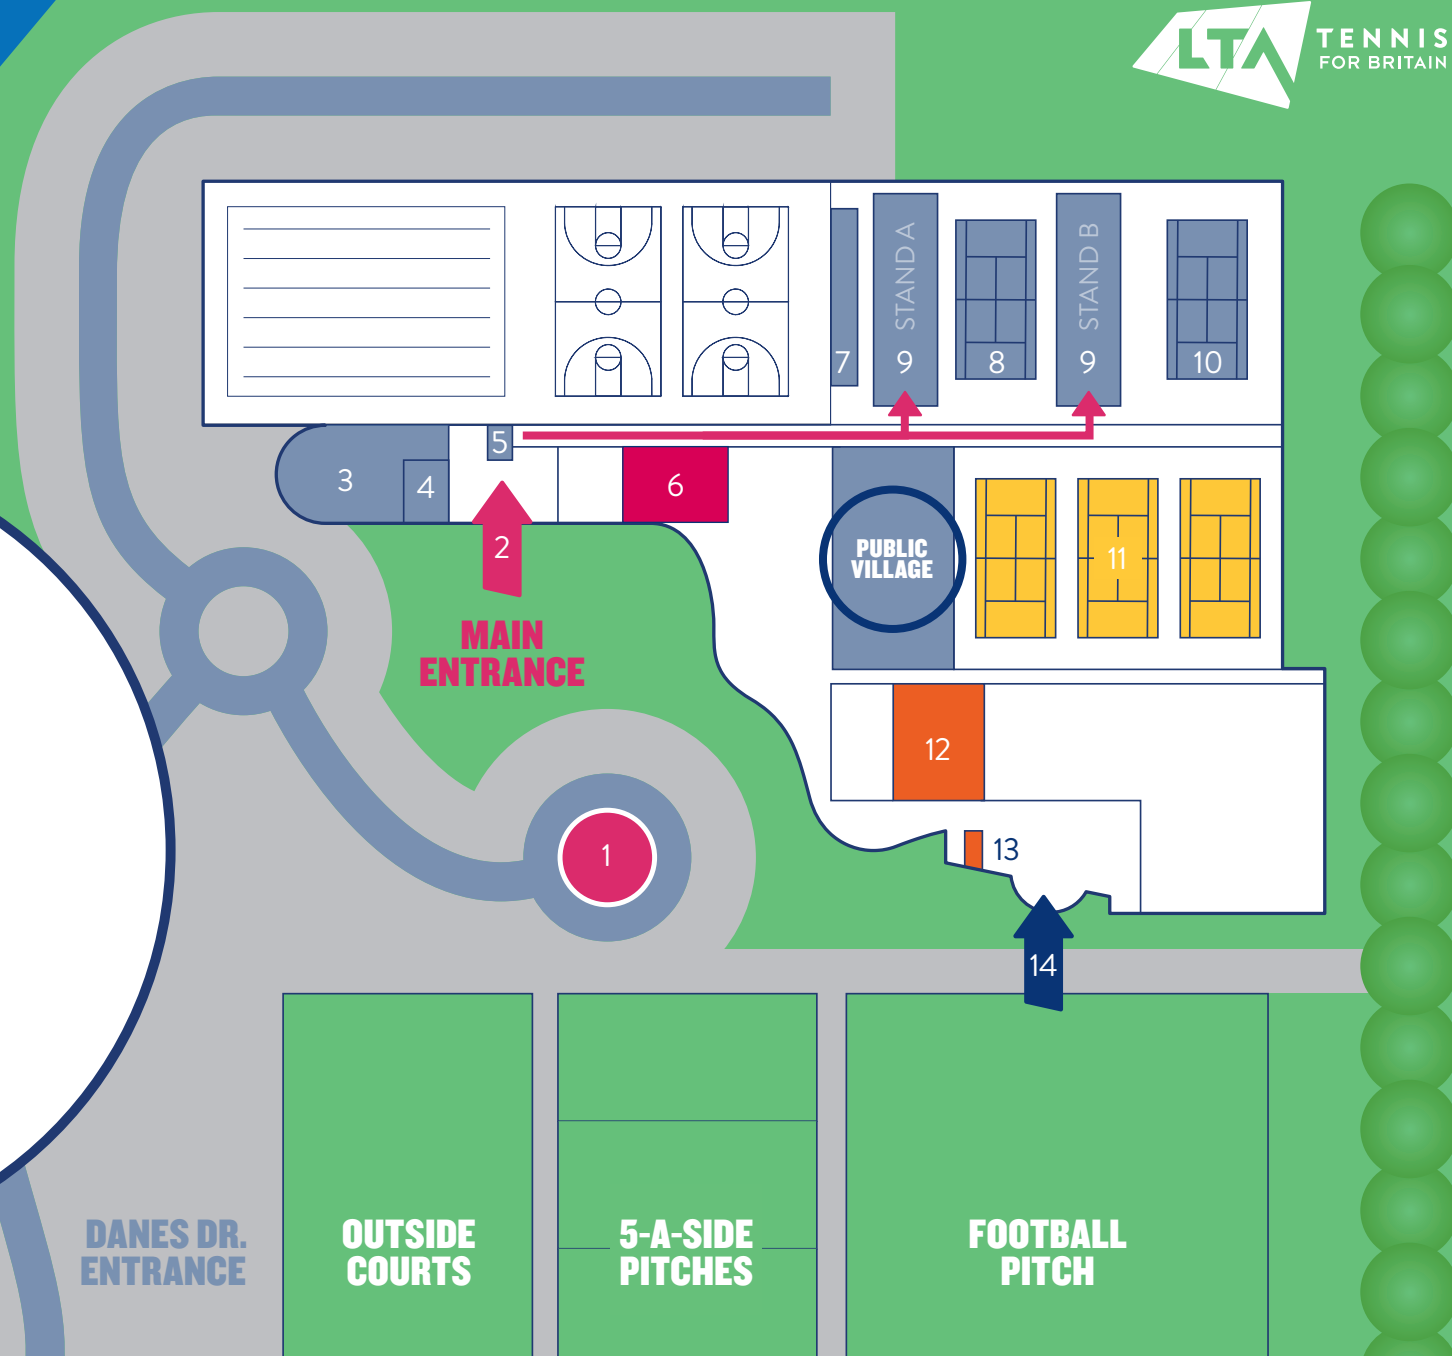

MURRAY — TROPHY — GLASGOW

ATP CHALLENGER TOUR

SCOTSTOUN LEISURE CENTRE Key to Site Map

- | | |
|----------------------|----------------------|
| 1 Car Park | 8 Centre Court |
| 2 Public Entrance | 9 Spectator Stands |
| 3 Public Café | 10 Court One |
| 4 Player Catering | 11 Practice Courts |
| 5 Box Office | 12 Player Area |
| 6 Public Toilets | 13 Accreditation |
| 7 Tournament Offices | 14 Players' Entrance |

PUBLIC VILLAGE

- | |
|------------------------------|
| 15 Coffee Cart |
| 16 Judy Murray Foundation |
| 17 String Sports |
| 18 Interactive Fan Wall |
| 19 Mini Tennis Court |
| 20 Dunlop Stringing |
| 21 Partner Suite Hospitality |