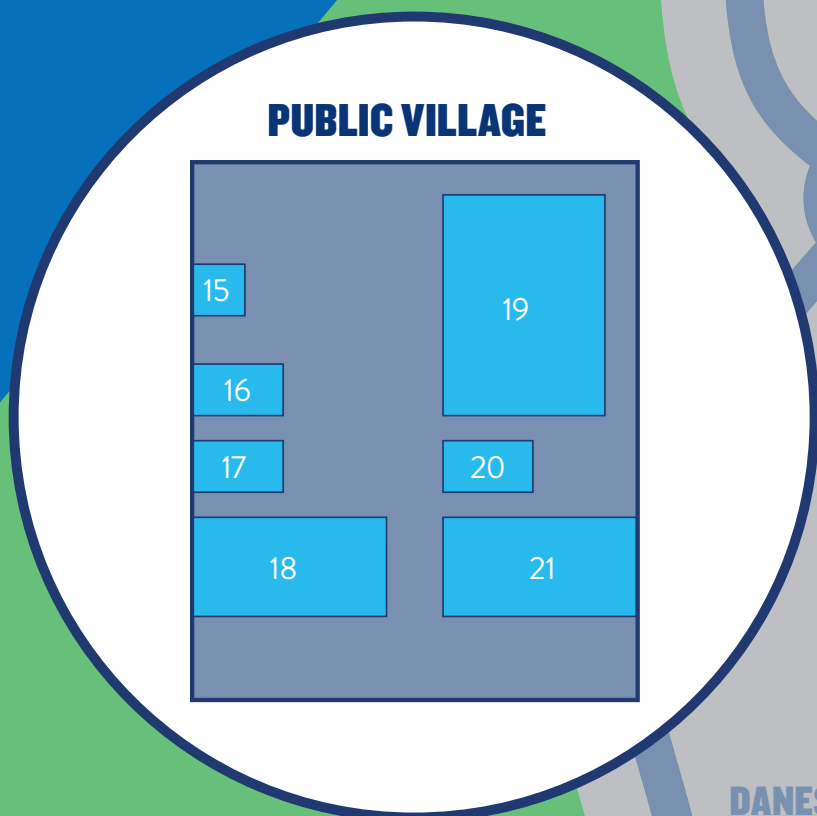

MURRAY — TROPHY — GLASGOW

ATP CHALLENGER TOUR

SCOTSTOUN LEISURE CENTRE Key to Site Map

- | | |
|----------------------|----------------------|
| 1 Car Park | 8 Centre Court |
| 2 Public Entrance | 9 Spectator Stands |
| 3 Public Café | 10 Court One |
| 4 Player Catering | 11 Practice Courts |
| 5 Box Office | 12 Player Area |
| 6 Public Toilets | 13 Accreditation |
| 7 Tournament Offices | 14 Players' Entrance |

PUBLIC VILLAGE

- | |
|------------------------------|
| 15 Coffee Cart |
| 16 Judy Murray Foundation |
| 17 String Sports |
| 18 Interactive Fan Wall |
| 19 Mini Tennis Court |
| 20 Dunlop Stringing |
| 21 Partner Suite Hospitality |