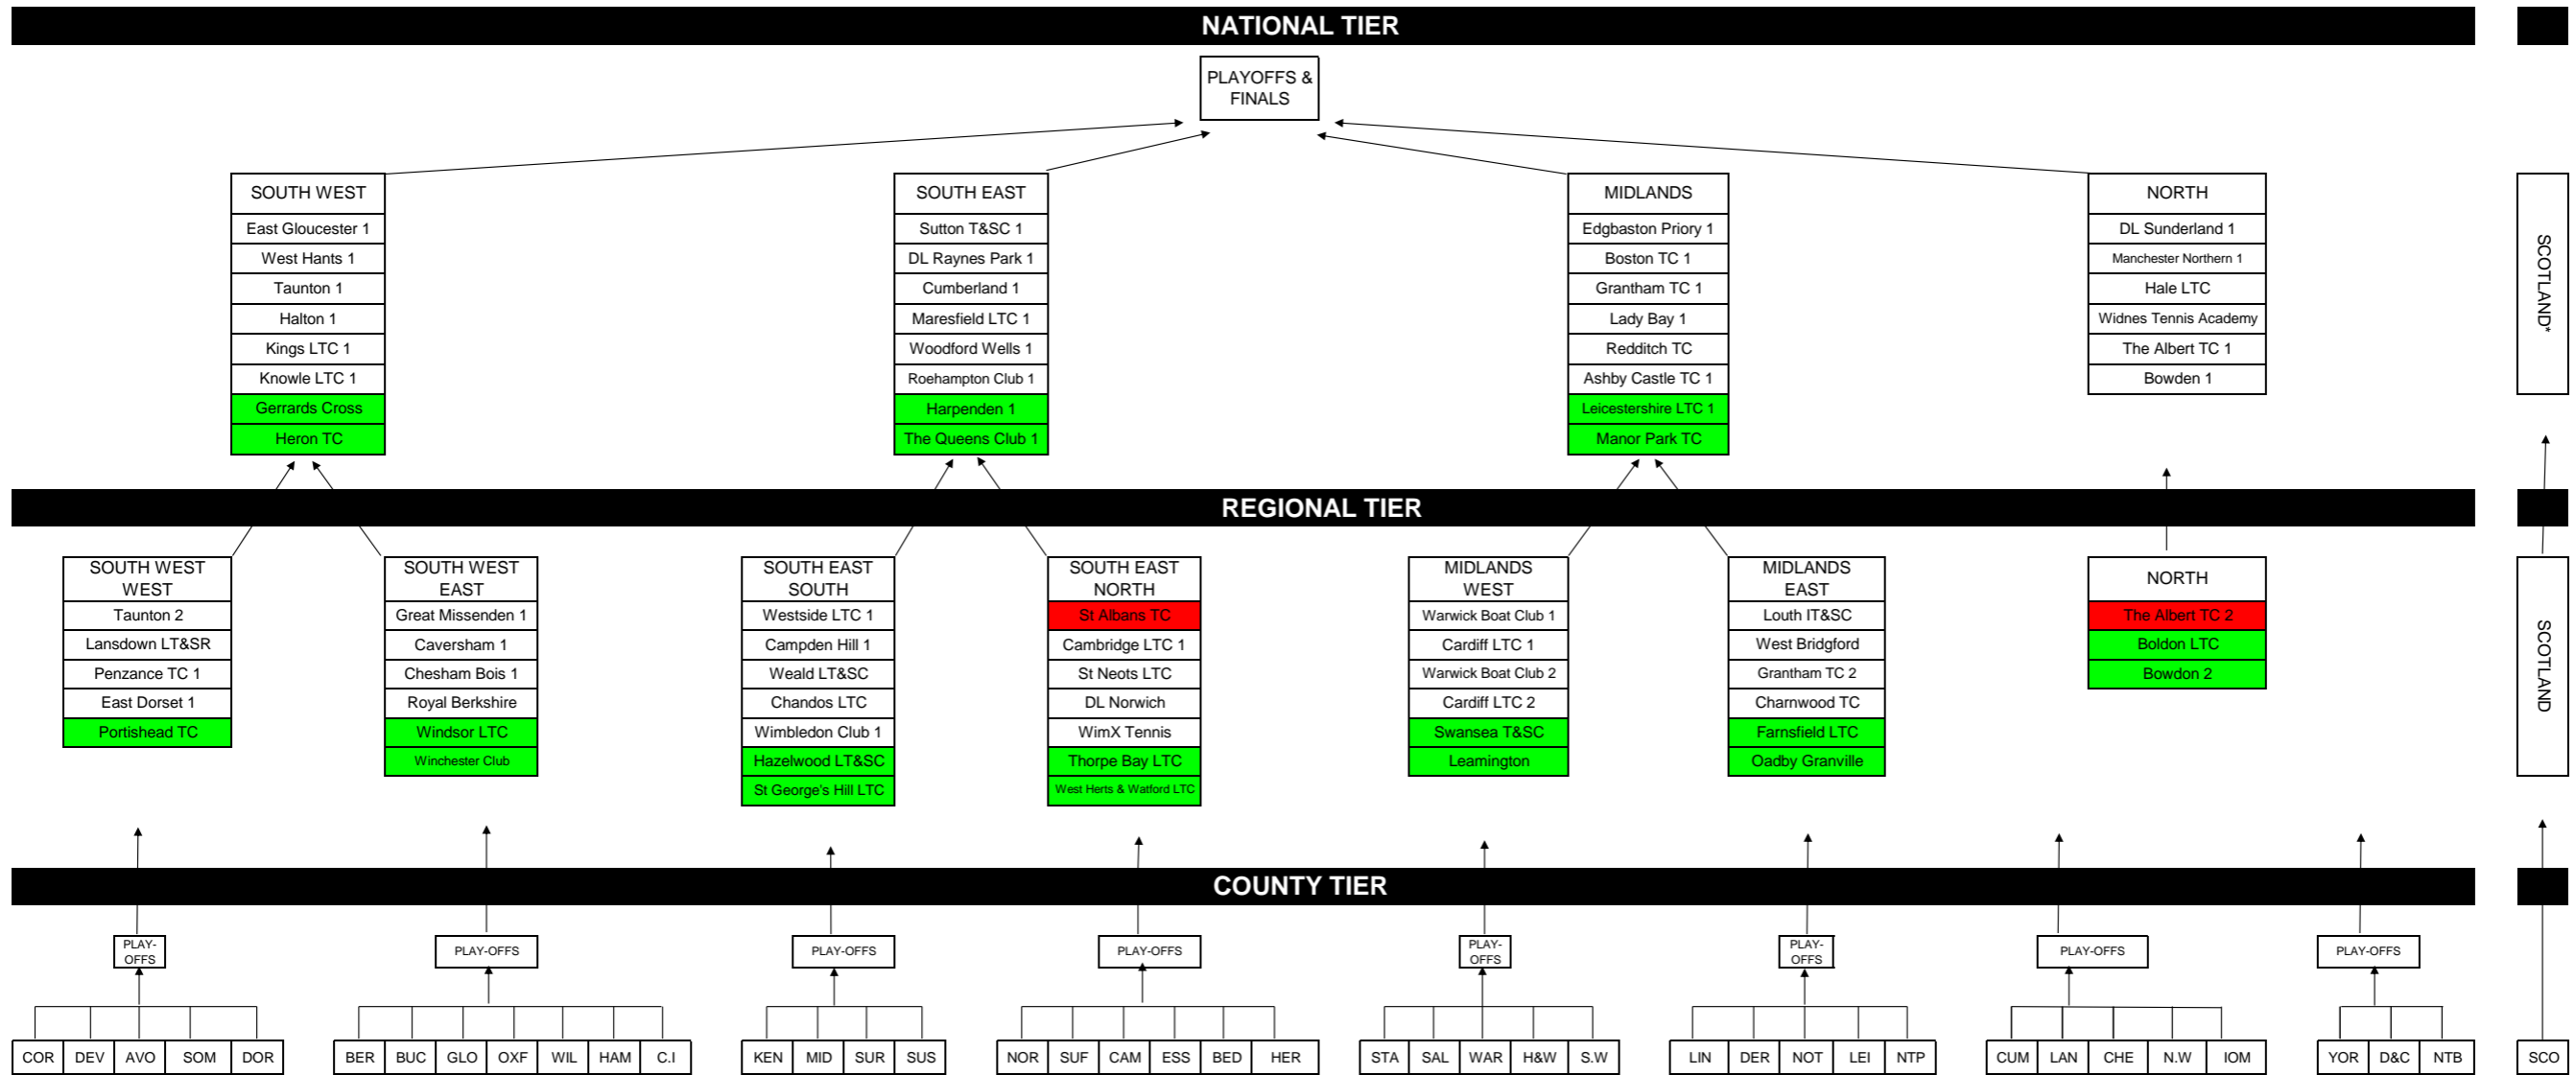

LTA NATIONAL LEAGUE OPEN WOMEN'S STRUCTURE 2023 (Provisional)

Open Structure User Guide

The teams in red below have been relegated to the County tier for the 2021 season.

*The winners from the National League in Scotland will play at home to 3rd place in England/Wales North. The winner qualifies for the National Open Playoffs

Green = Promoted Team

Red = Relegated Team

Thornsdon TC

Storrington LTC
Byfleet LTC

DL Lincoln 1