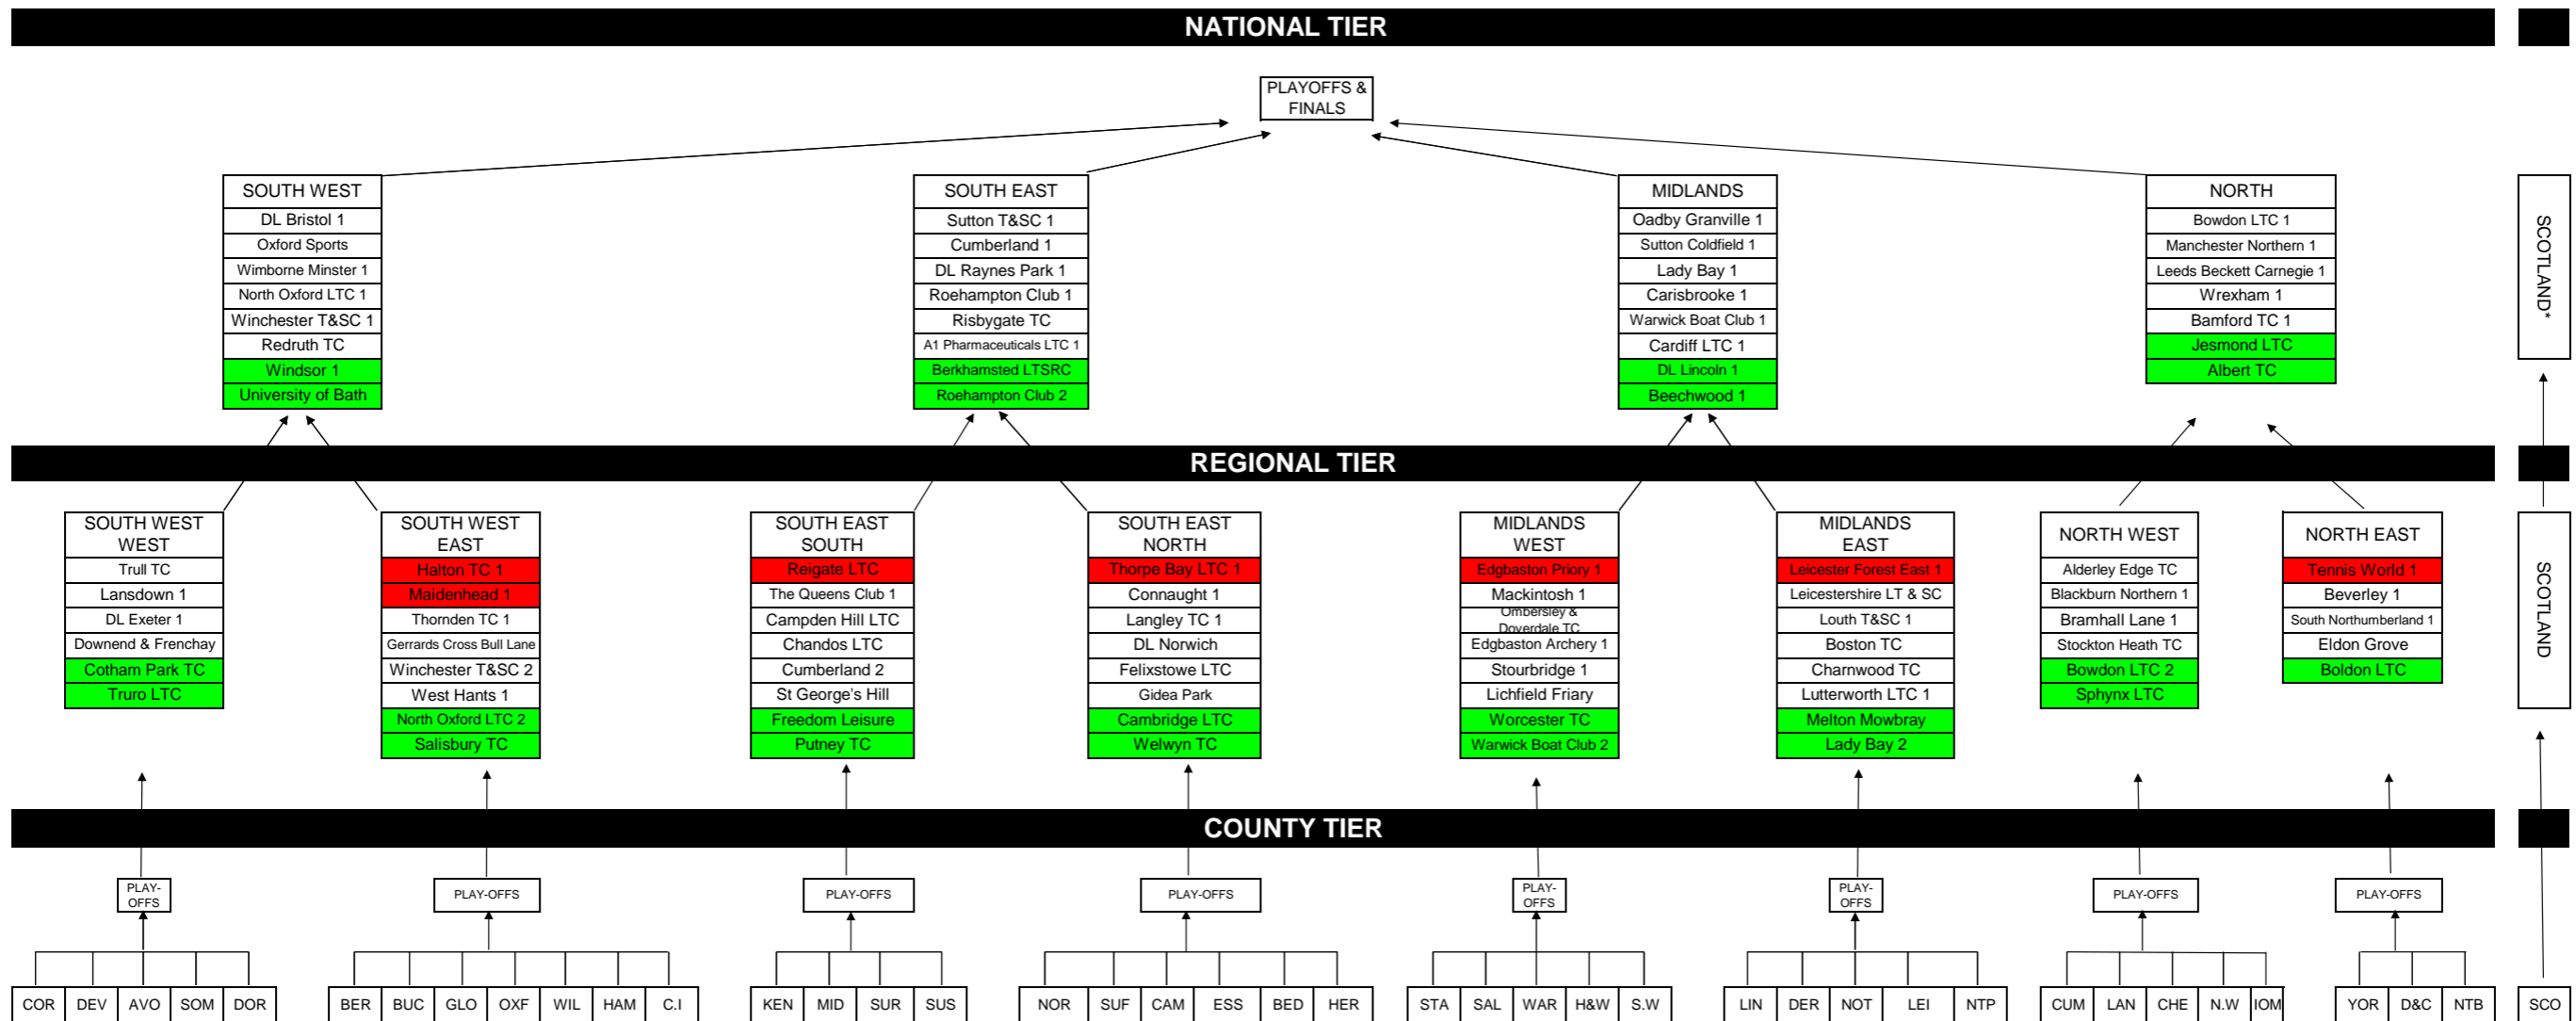

LTA NATIONAL LEAGUE OPEN MEN'S STRUCTURE 2023 (Provisional)

Open Structure User Guide

The teams in red below have been relegated to the County tier for the 2021 season.

*The winners from the National League in Scotland will play at home to 3rd place in England/Wales North. The winner qualifies for the National Open Playoffs

Green = Promoted Team

Red = Relegated Team

Caversham LTC
DL Gloucester
East Gloucester 1

Globe LTC 1
Sutton T&SC 2

Billericay LTC 1
Westcliff Hardcourt LTC

Stratford on Avon 1

Magdala
West Bridgford 1

Bangor LTC

Huddersfield
Wiggington