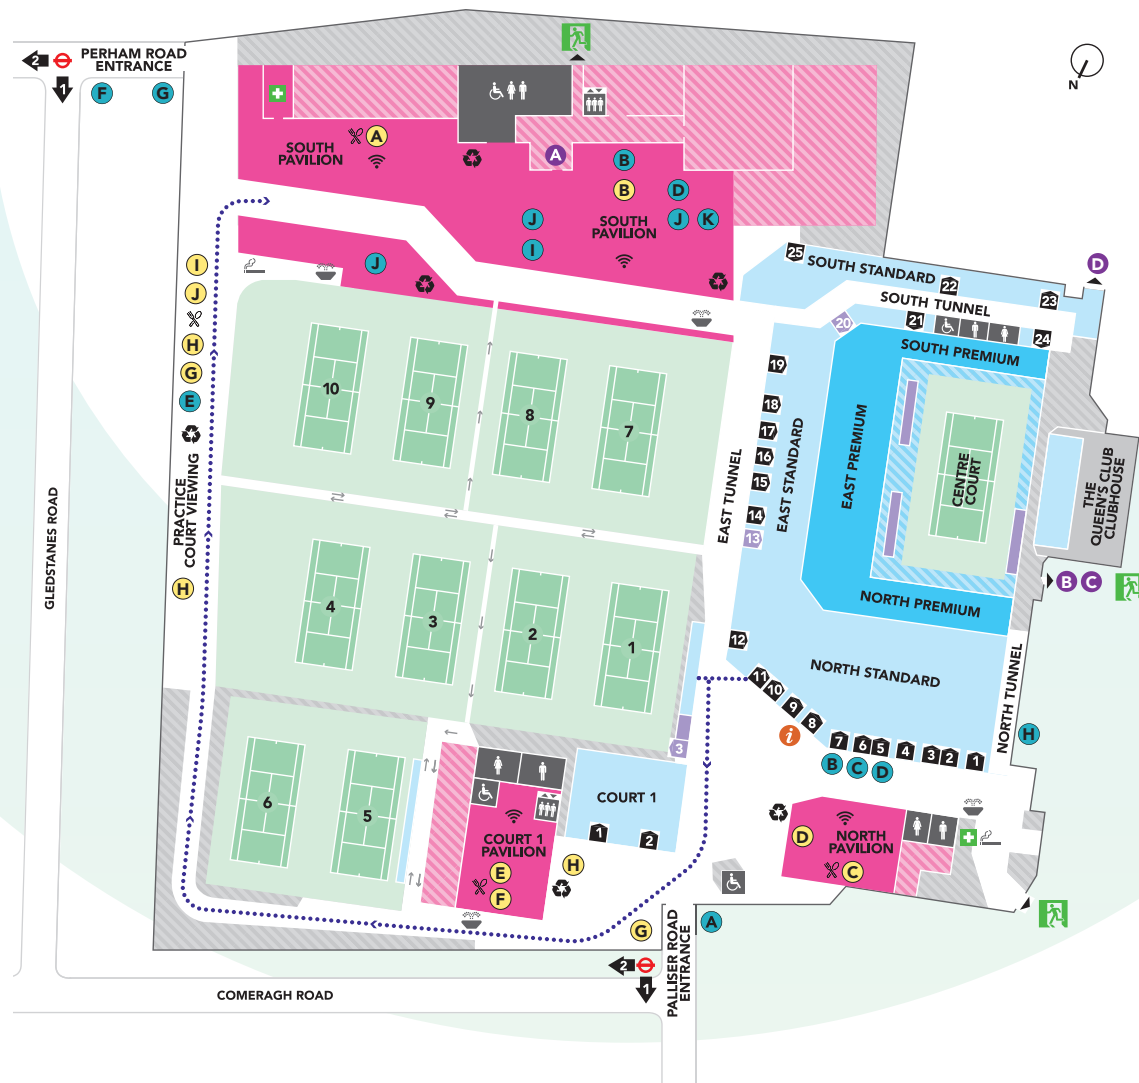

cinch CHAMPIONSHIPS

EVENT INFORMATION

FACILITIES

- Seating Premium
- Seating Standard
- Court Block Number
- Court Block Number - wheelchair accessible
- Accessible Seating
- Pavilions
- + First Aid
- i Information, Lost Property & Wheelchair Storage
- Courts

- Ladies Toilets
- Gentlemens Toilets
- Accessible Toilets
- Drinking Water
- Free WiFi Hotspots
- Lift
- Recycling Station
- Smoking Area

- A QC Members & Ticket Resolution
- B Video Screen
- C Cushion Hire
- D Official Merchandise
- E Ticket Resales
- F VIP & Ticket Resolution
- G Accreditation Collection
- H The Queen's Club Shop
- I Scores & Draws
- J Official Partner Showcases
- K Quiet Room

FOOD & DRINK

- A South Pavilion Café
- B South Pavilion Courtyard
- C North Pavilion Café
- D The Nyetimber Garden
- E Court 1 Pavilion Café (Ground Floor)
- F The Terrace @ Court 1 Pavilion & Eden Mill Bar (First Floor - wheelchair accessible)
- G Coffee
- H Outdoor Seating Area
- I Ice Cream
- J Crêpes

HOSPITALITY

- A Hospitality Reception (Ground Floor)
- B The President's Room (Second Floor - wheelchair accessible)
- C The Real Tennis Museum & Dedans
- D Members' Enclosure

TRANSPORT

- To Barons Court Underground Station
- To West Kensington Underground Station
- Emergency Exit
- Alternative walking route when East Tunnel is exit only (peak times)
- Not open to public

THE GROUNDS

SOUTH PAVILION

Our largest Pavilion has it all, catch the action on the Courtyard screen, enjoy a tasty lunch in the South Pavilion Café including dishes from Asian Fusion and Thyme Kitchen, purchase Official Merchandise and discover what the Official Partner Showcases have to offer. Our exquisite Hospitality lounges are also located here.

NORTH PAVILION

At the heart of the Grounds, you will find the North Pavilion Café with an excellent offering of grab and go food and drinks, combined with The Nyetimber Garden, a beautifully curated space with lounge seating and views of the big screen.

COURT 1 PAVILION

The Terrace @ Court 1 Pavilion is an exciting new offer for 2023 located on the first floor, where better to sip Eden Mill cocktails and enjoy delicious sharing boards than overlooking the Courts. The ground floor offers a wide selection of drinks, sandwiches, salads and snacks and an abundance of indoor and outdoor seating.

PRACTICE COURT VIEWING

This is your chance to get up close to your favourite players by watching them warm-up and practice on Courts 4, 6 & 10.

Here you will also find the Ticket Resale Booth as well as tasty sweet treats including ice cream and crêpes.