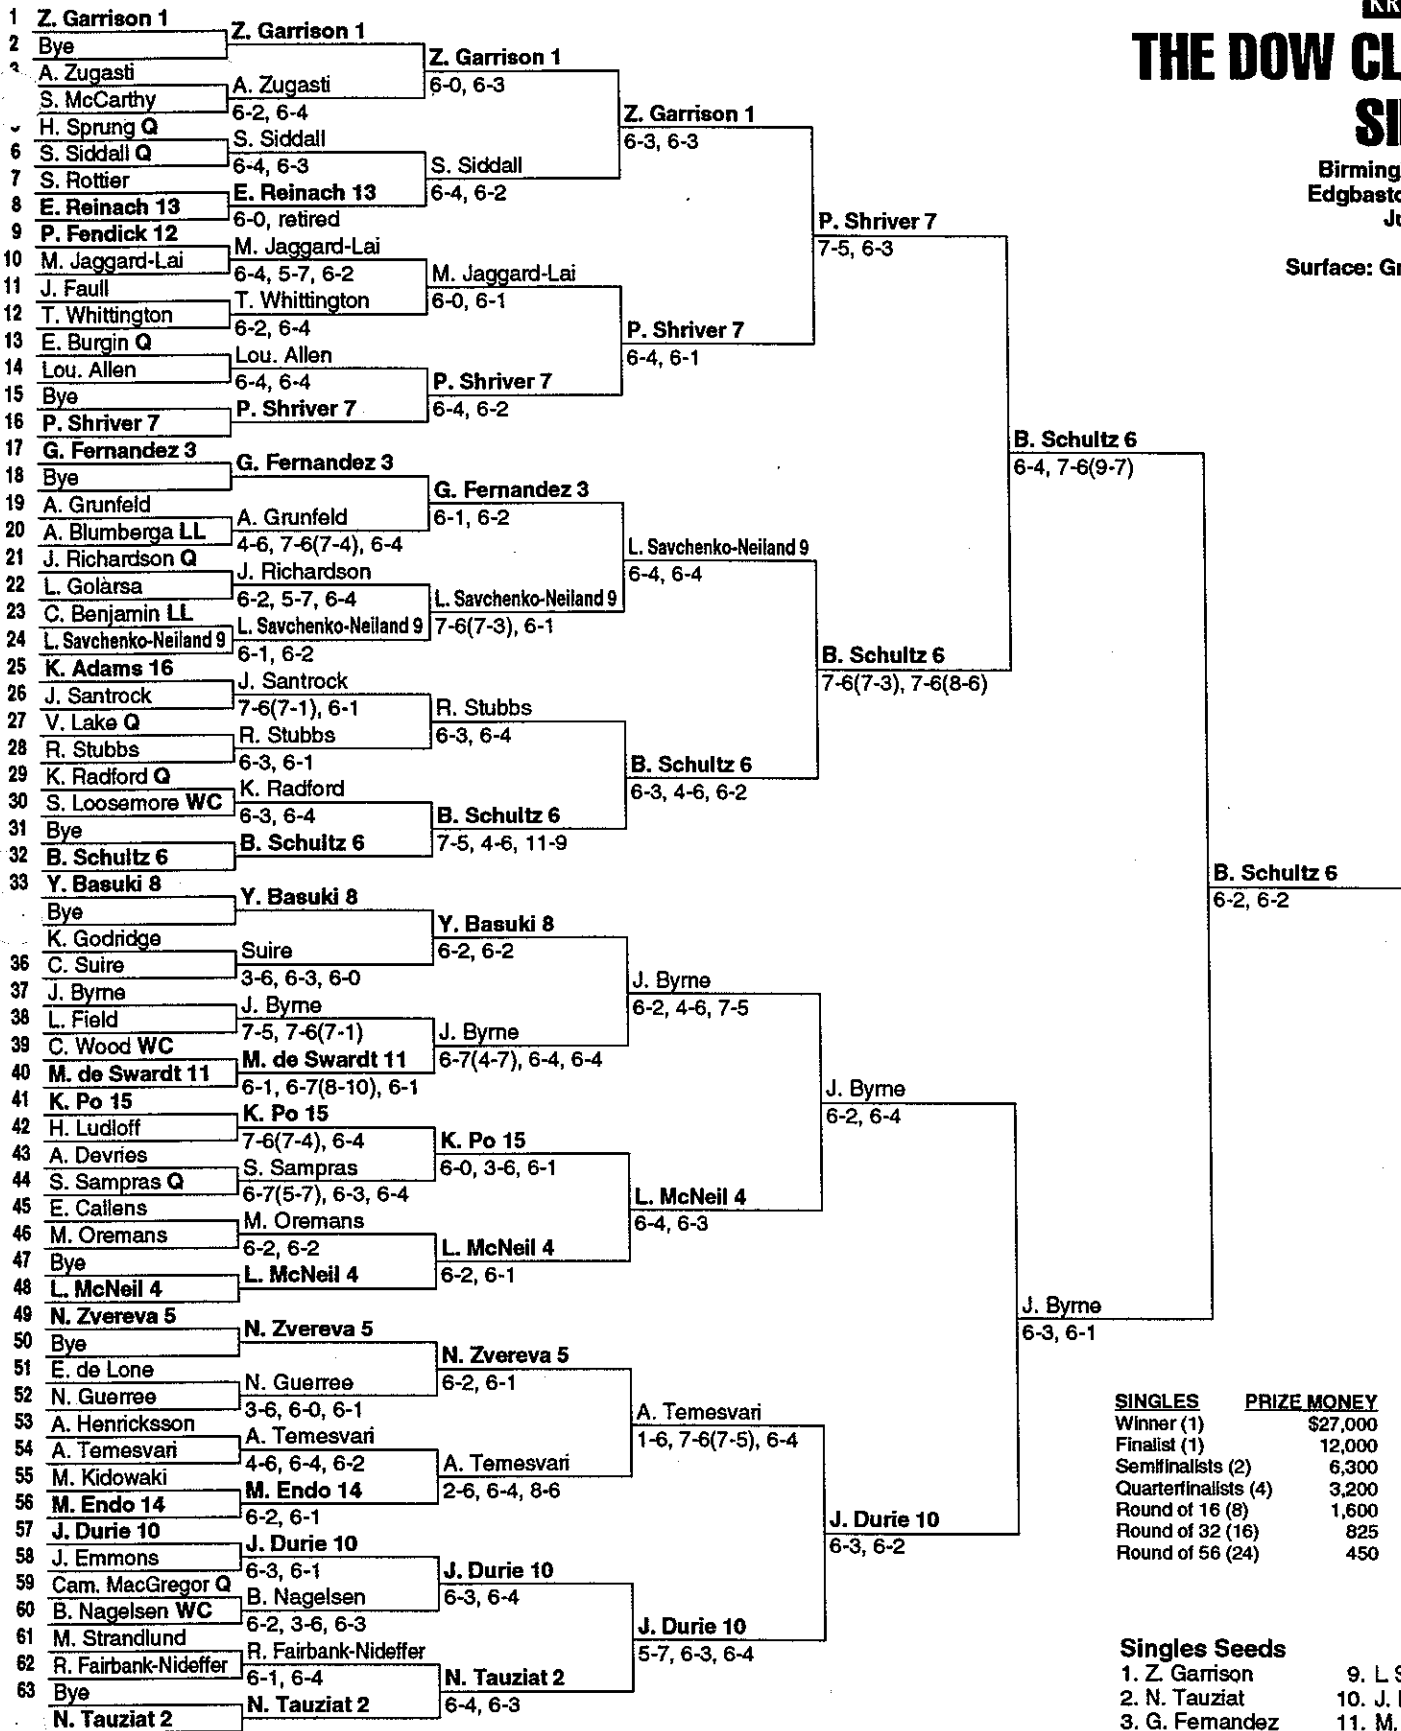

RESULTS

KRAFT TOUR

THE DOW CLASSIC SINGLES

Birmingham, England
Edgbaston Priory Club
June 8-14, 1992
\$150,000
Surface: Grass/Outdoors

SINGLES	PRIZE MONEY	POINTS
Winner (1)	\$27,000	190
Finalist (1)	12,000	135
Semifinalists (2)	6,300	85
Quarterfinalists (4)	3,200	45
Round of 16 (8)	1,600	20
Round of 32 (16)	825	10
Round of 56 (24)	450	5

Singles Seeds

- | | |
|-----------------|-------------------------|
| 1. Z. Garrison | 9. L. Savchenko-Neiland |
| 2. N. Tauziat | 10. J. Durie |
| 3. G. Fernandez | 11. M. de Swardt |
| 4. L. McNeil | 12. P. Fendick |
| 5. N. Zvereva | 13. E. Reinach |
| 6. B. Schultz | 14. M. Endo |
| 7. P. Shriver | 15. K. Po |
| 8. Y. Basuki | 16. K. Adams |