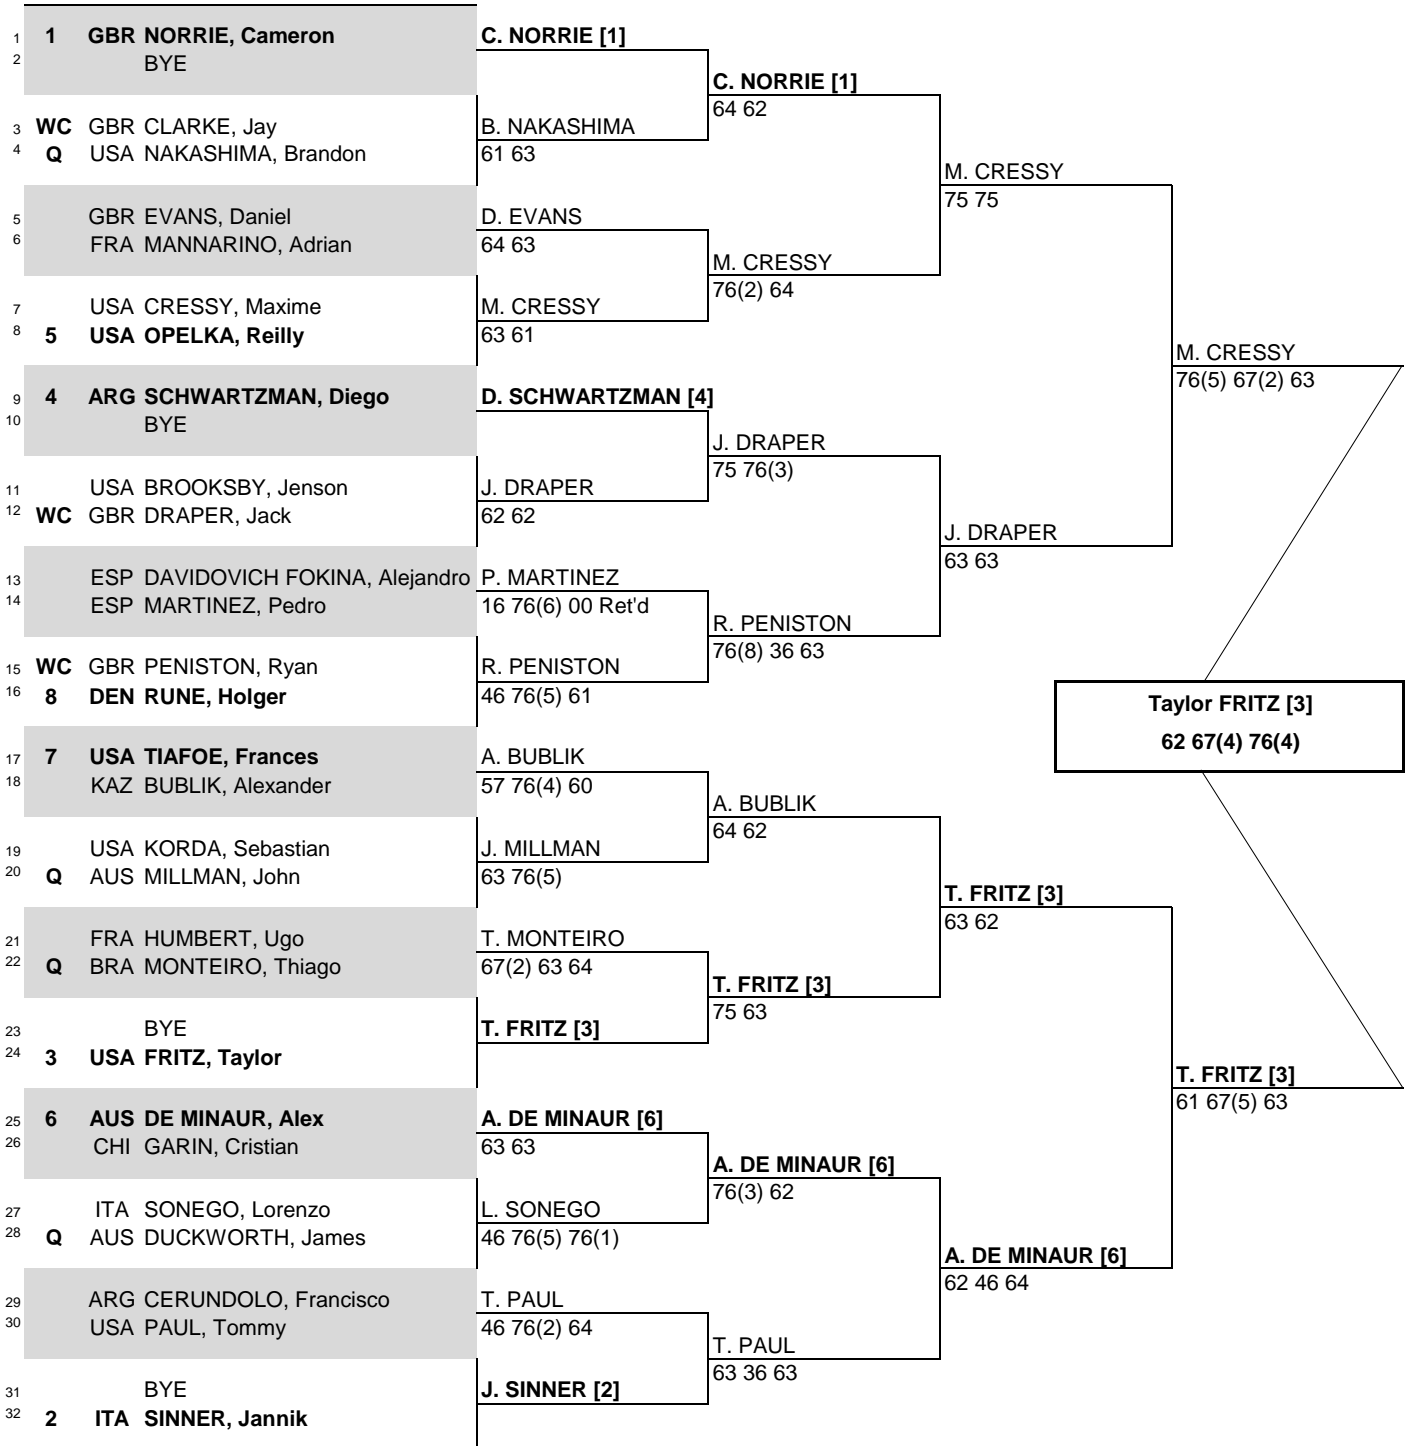

Rothesay International

CITY, COUNTRY
Eastbourne, England

TOURNAMENT DATES
20 - 25 June 2022

SURFACE
Grass

TOTAL FINANCIAL COMMITMENT
\$760,750

STATUS NAT **MAIN DRAW SINGLES**

ATP, Inc. © Copyright 2014

SEEDED PLAYERS		RANK	PRIZE MONEY		POINTS	ALTERNATES / LUCKY LOSERS	WITHDRAWALS	
1	NORRIE, Cameron	11	WINNER	\$106,075	250			
2	SINNER, Jannik	13	FINALIST	\$61,875	150			
3	FRITZ, Taylor	14	SEMI-FINALIST	\$36,370	90			
4	SCHWARTZMAN, Diego	16	QUARTER-FINALIST	\$21,080	45			
5	OPELKA, Reilly	18	SECOND ROUND	\$12,240	20			
6	DE MINAUR, Alex	21	FIRST ROUND	\$7,480	0			
7	TIAFOE, Frances	27	FOLLOW LIVE SCORING AT www.ATPTour.com					
8	RUNE, Holger	28	LAST DIRECT ACCEPTANCE					
						A. Mannarino - 72	ATP SUPERVISOR(S) Cedric Mourier	