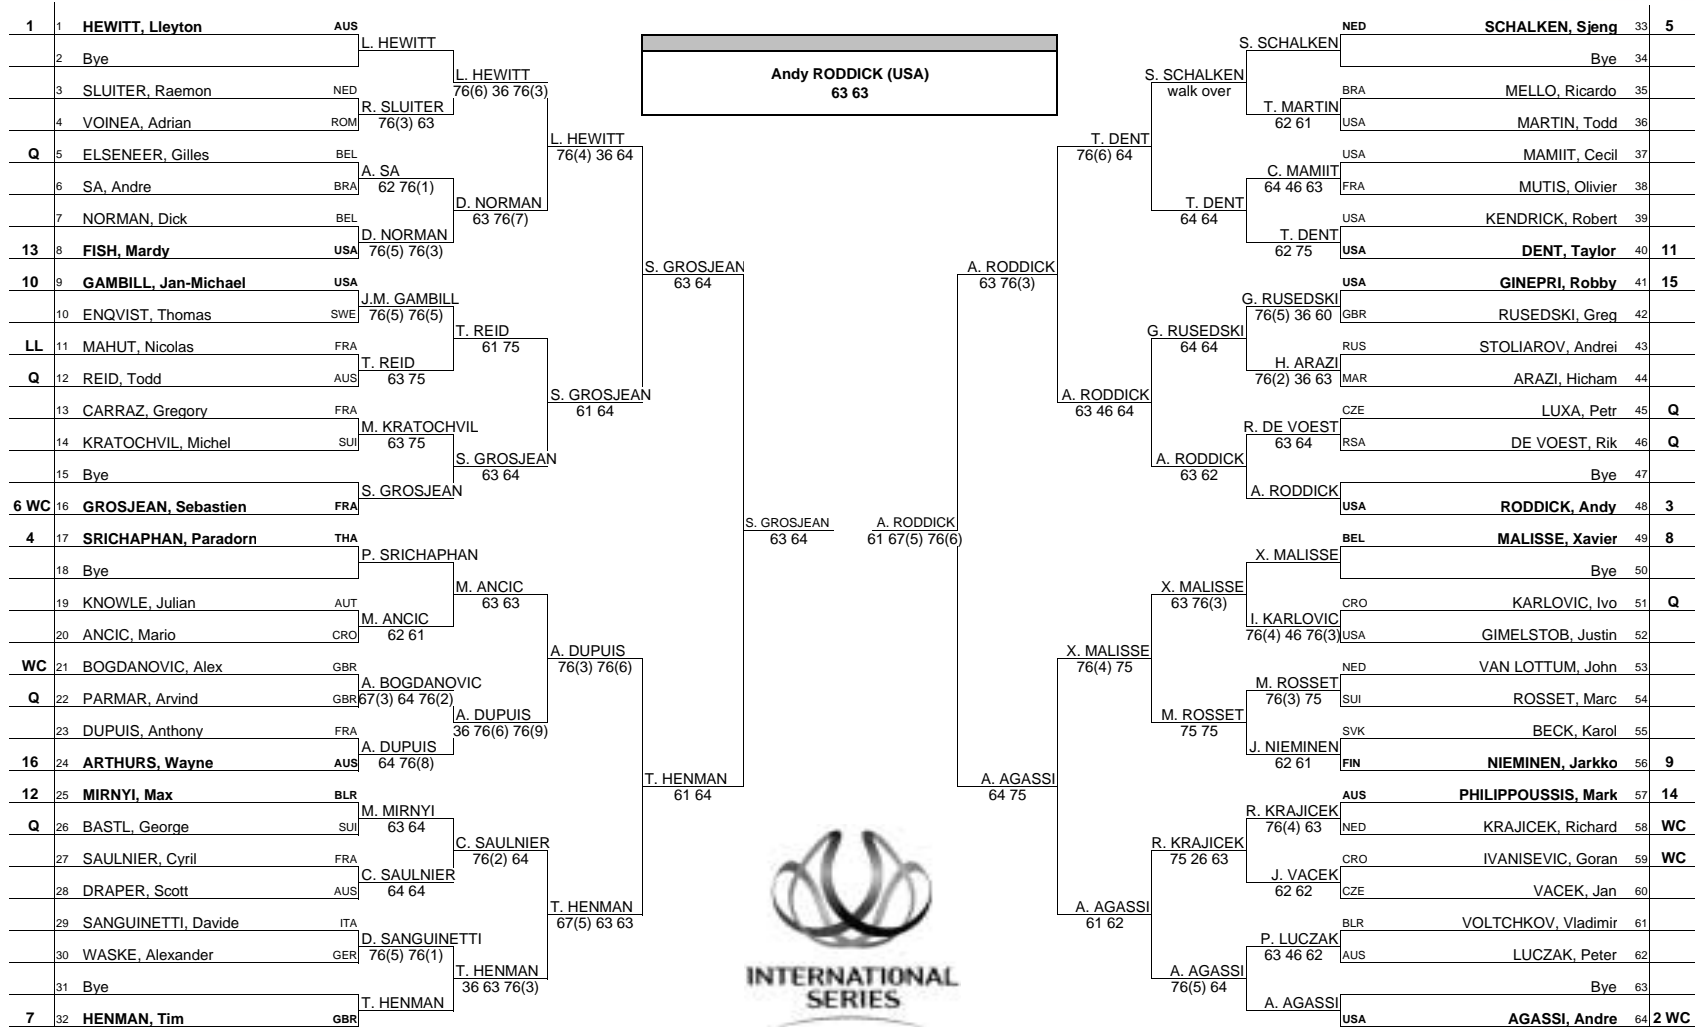

MAIN DRAW SINGLES

THE STELLA ARTOIS CHAMPIONSHIPS - London / Queen's Club

9-15 June 2003
Grass
€775,000
311

Seeded Players	Seeded Players	Lucky Loser	Replaces	Lucky Loser	Replaces	Last Direct Acceptance
1 HEWITT, Lleyton	9 NIEMINEN, Jarkko					KNOWLE, Julian 140
2 AGASSI, Andre	10 GAMBILL, Jan-Michael					
3 RODDICK, Andy	11 DENT, Taylor					
4 SRICHAPHAN, Paradorn	12 MIRNYI, Max					
		Vacancies	Reason for Vacancy	Vacancies	Reason for Vacancy	Tom Barnes
5 SCHALKEN, Sjeng	13 FISH, Mardy	MARTIN, Todd	Pectoral Muscle Tear			
6 GROSJEAN, Sebastien	14 PHILIPPOUSSIS, Mark					ATP Supervisor
7 HENMAN, Tim	15 GINEPRI, Robby					
8 MALISSE, Xavier	16 ARTHURS, Wayne					