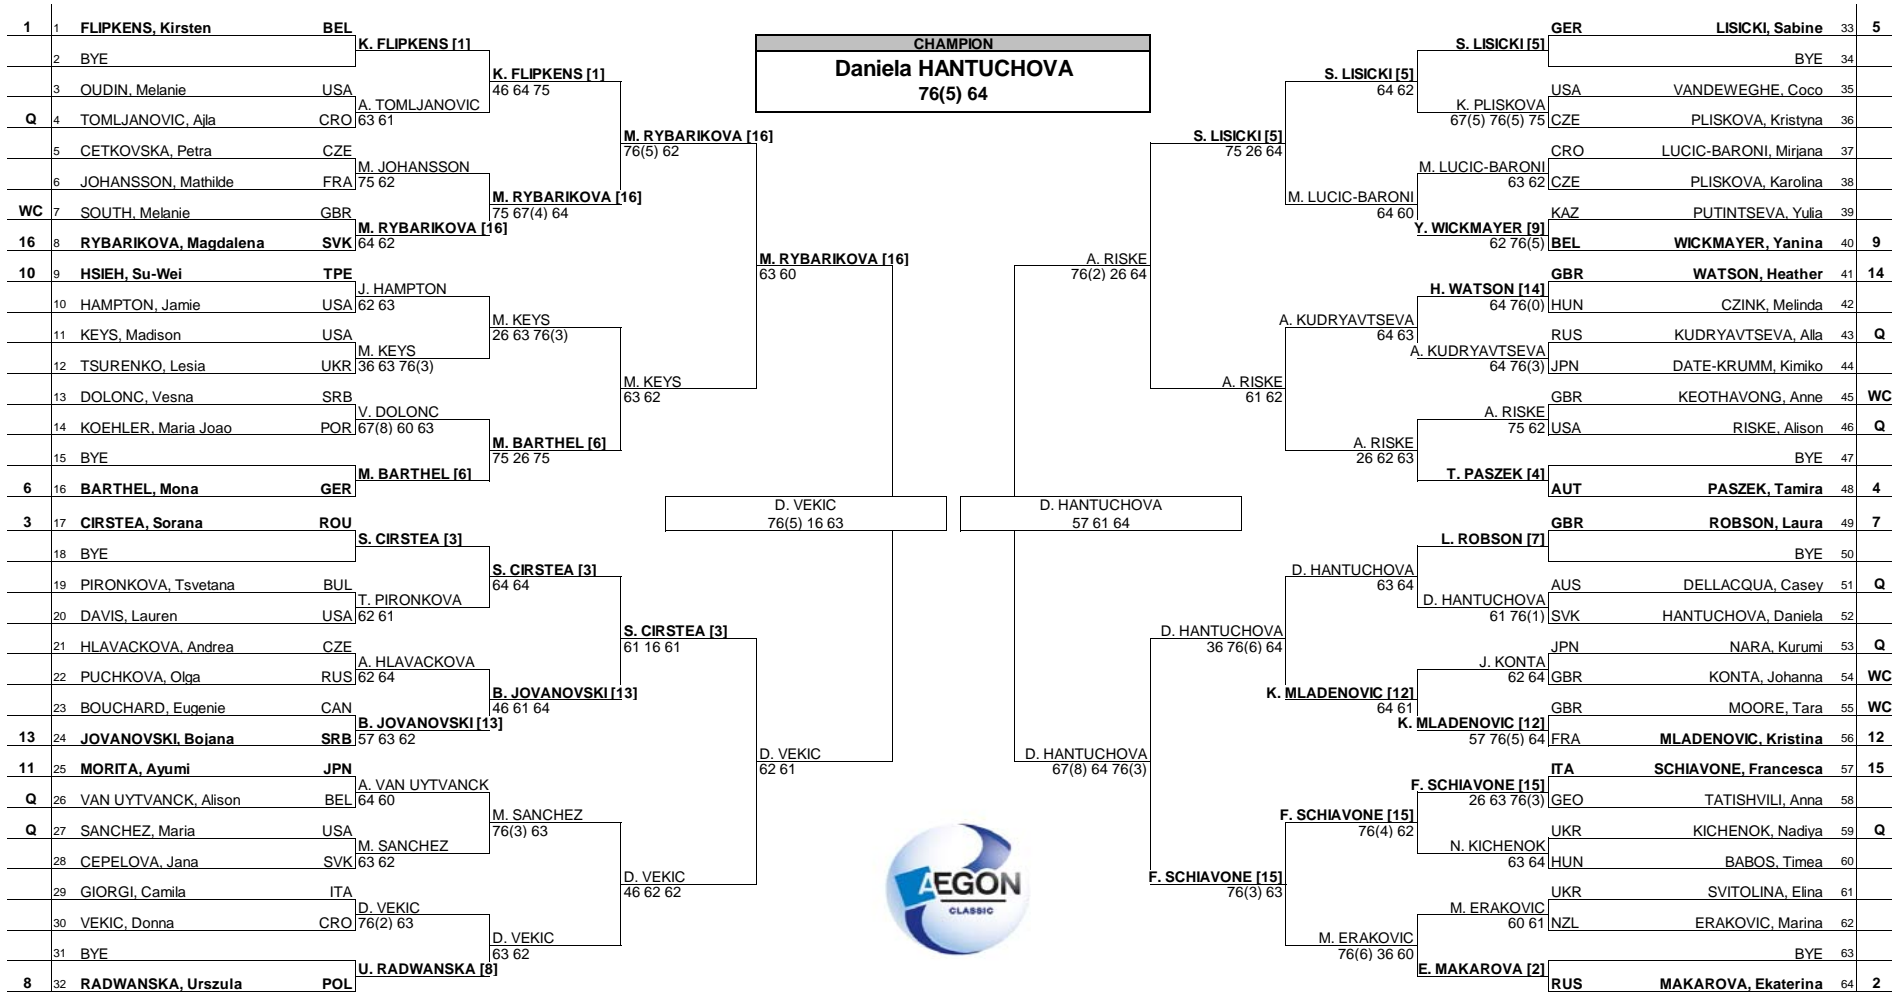

Aegon Classic
MAIN DRAW SINGLES
 Birmingham, England 10-16 June, 2013
 Grass
 WTA International - \$235,000

Seeded Players		Rank	Seeded Players		Rank	Prize Money		Pts.	Lucky Losers		Retirements/W.O.	
1	FLIPKENS, Kirsten	21	9	WICKMAYER, Yanina	41	Winner	\$40,000	280				
2	MAKAROVA, Ekaterina	22	10	HSEIH, Su-Wei	42	Finalists	\$20,000	200				
3	CIRSTEA, Sorana	30	11	MORITA, Ayumi	44	Semi-Finalists	\$10,565	130				
4	PASZEK, Tamira	33	12	MLADENOVIC, Kristina	46	Quarter Finalists	\$5,300	70				
5	LISICKI, Sabine	34	13	JOVANOVSKI, Bojana	47	3rd Round	\$2,750	30				
6	BARTHEL, Mona	35	14	WATSON, Heather	48	2nd Round	\$1,420	15				
7	ROBSON, Laura	37	15	SCHIAVONE, Francesca	50	1st Round	\$750	1				
8	RADWANSKA, Urszula	40	16	RYBARIKOVA, Magdalena	52							