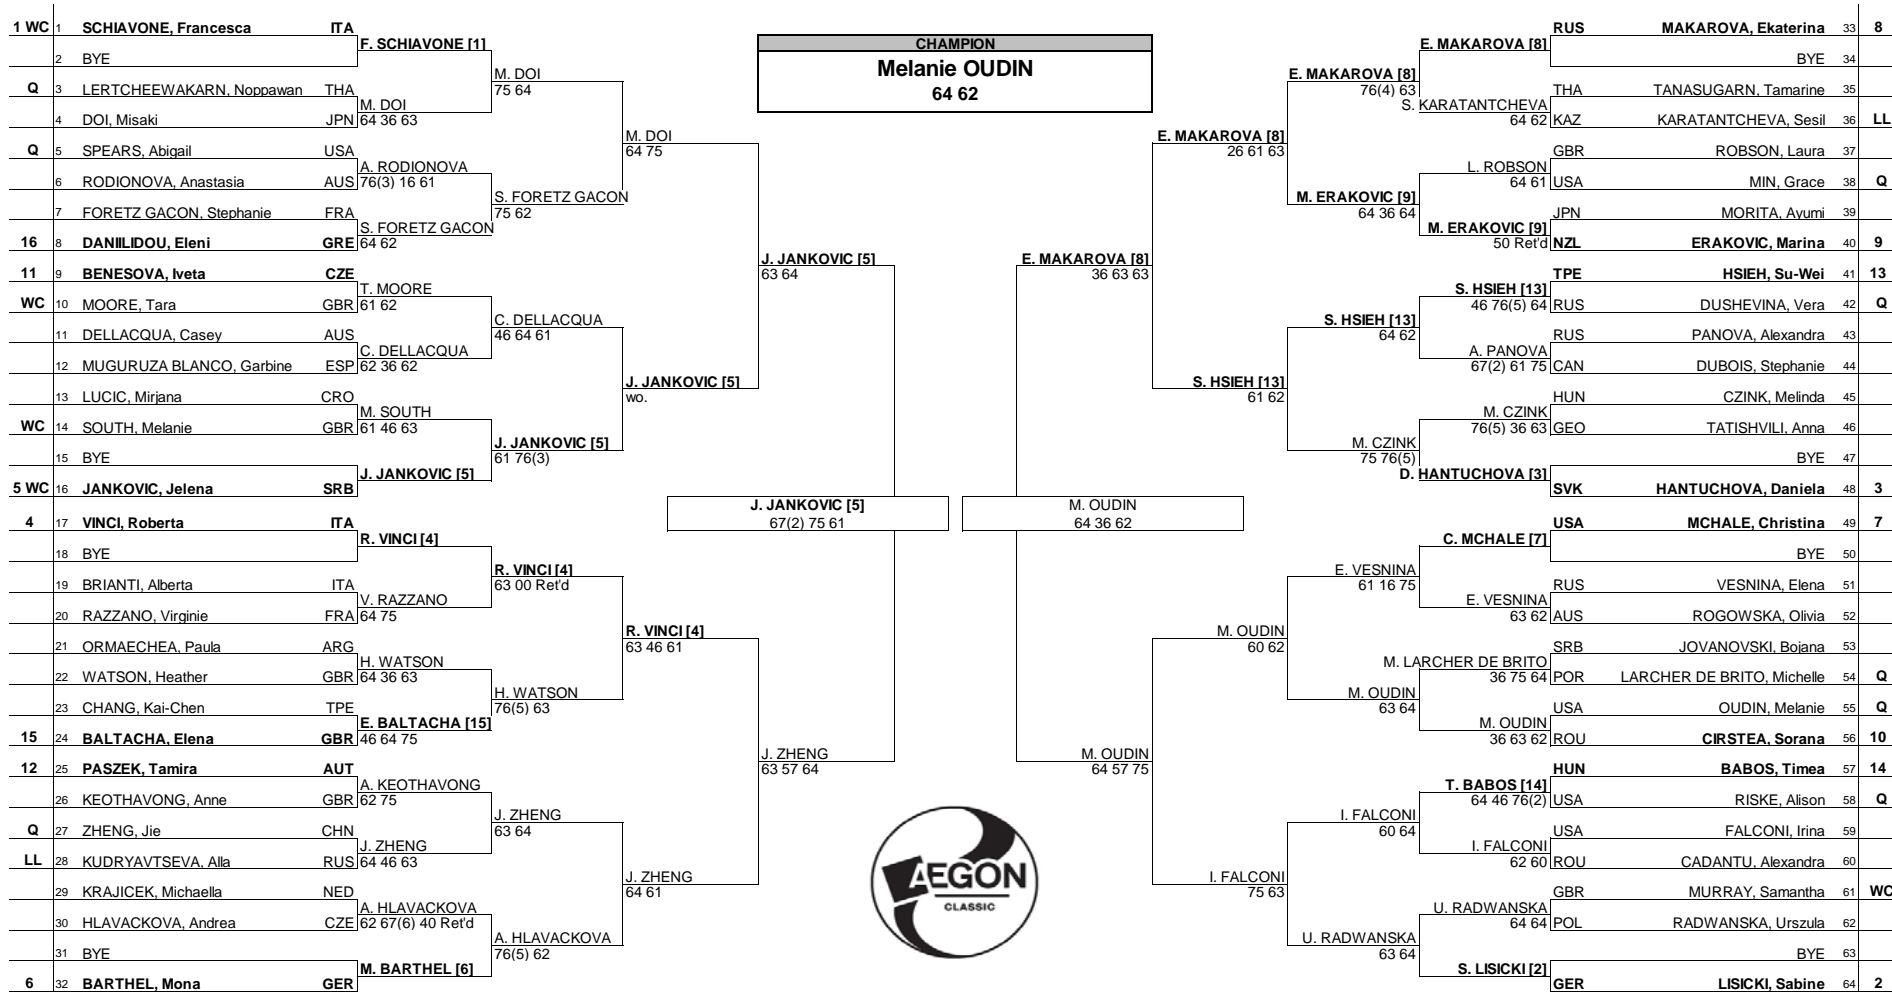

XPERIA
Sony Smartphone

AEGON Classic
MAIN DRAW SINGLES
Edgbaston, England 11 - 17 June, 2012
Grass
WTA International - \$220,000

XPERIA
Sony Smartphone

Seeded Players			Prize Money			Lucky Losers		Retirements/W.O.	
Rank	Player	Country	Rank	Player	Pts.	Rank	Player	Rank	Player
1	SCHIAVONE, Francesca	ITA	42	Winner	\$37,000	280	S. Karatantcheva - J. Gajdosova (Left wrist injury)		A. Morita - Low back injury
2	LISICKI, Sabine	GER	10	Finalists	\$19,000	200	A. Kudryavtseva - L. Tsurenko (Rt shoulder injury)		C. Dellacqua - Gastroenteritis
3	HANTUCHOVA, Daniela	SVK	51	Semi-Finalists	\$10,000	130			M. Krajicek - Viral illness
4	VINCI, Roberta	ITA	52	Quarter Finalists	\$5,000	70			V. Razzano - Right wrist injury
5	JANKOVIC, Jelena	SRB	64	3rd Round	\$2,600	30			
6	BARTHEL, Mona	GER	67	2nd Round	\$1,350	15			
7	MCHALE, Christina	USA	68	1st Round	\$700	1			
8	MAKAROVA, Ekaterina	RUS	69						
						Last Direct Acceptance		Players Representative	
						ROBSON - 123		HANTUCHOVA / JANKOVIC / CIRSTEA	
								WTA Supervisor	
								Donna Kelso	