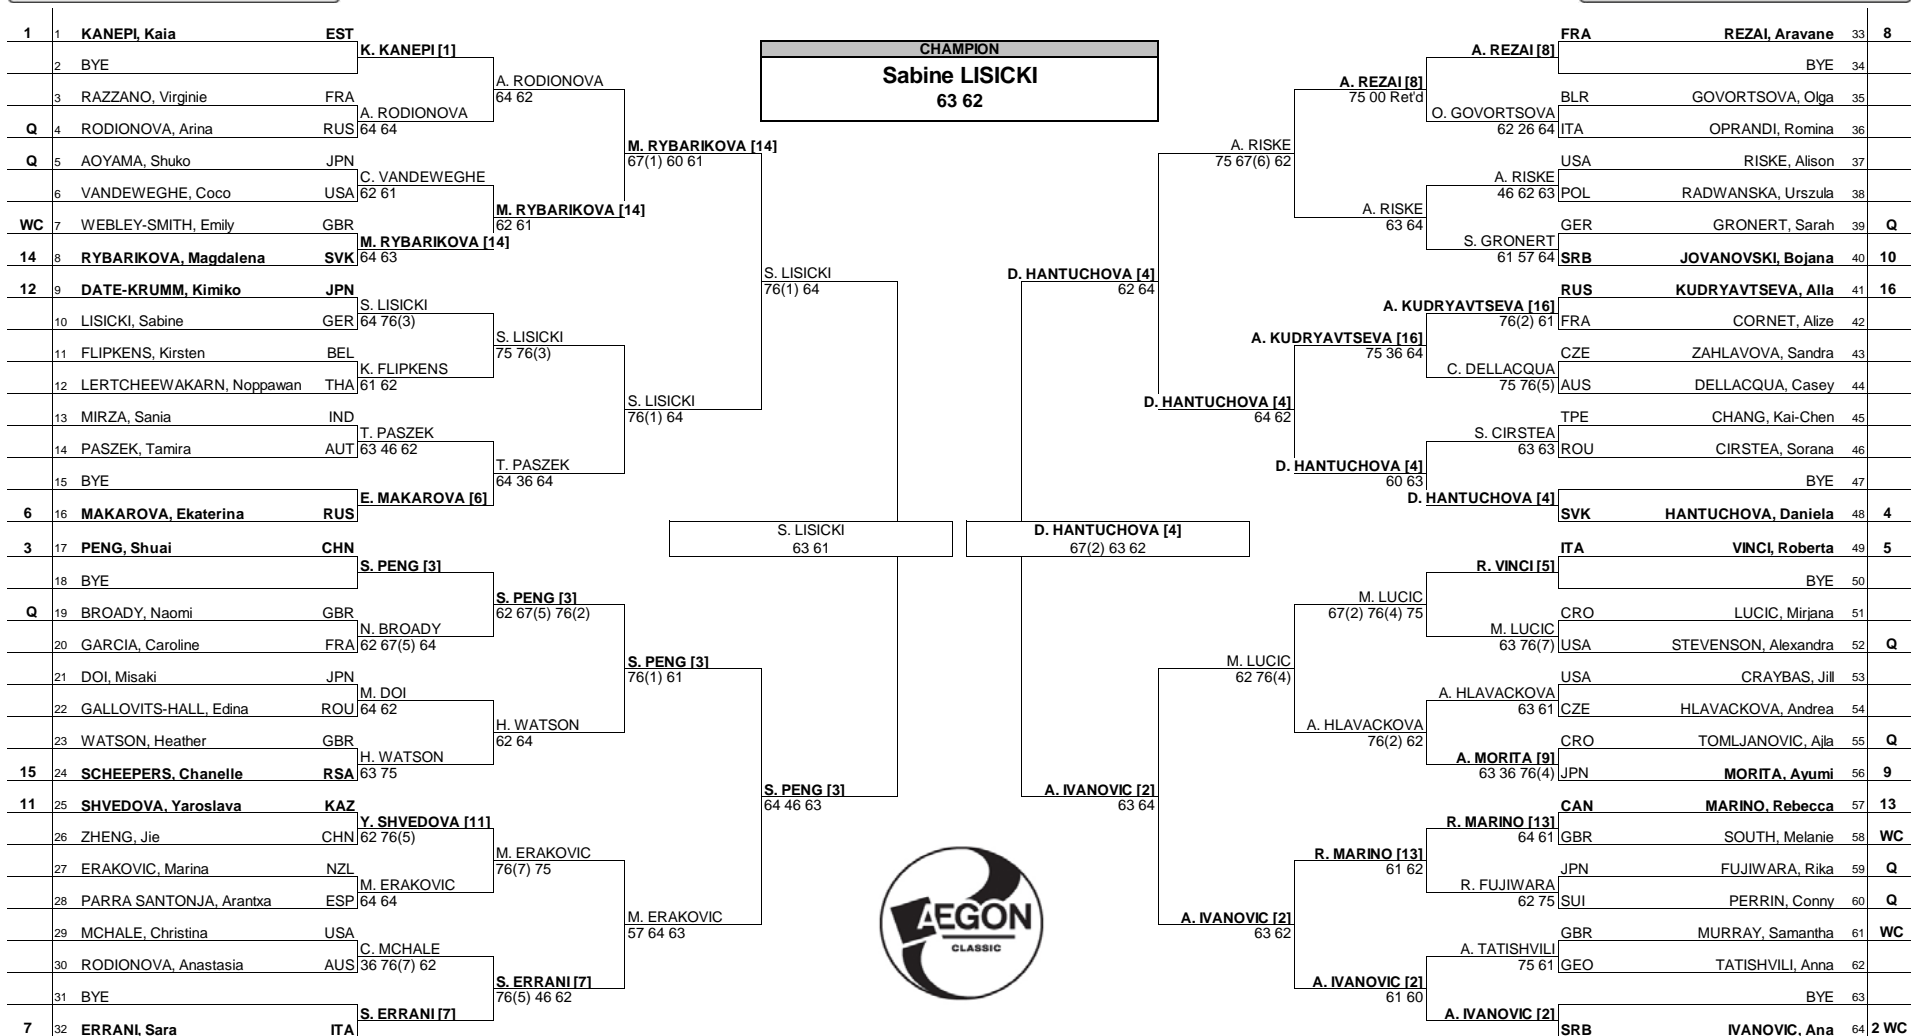

AEGON Classic - BIRMINGHAM

MAIN DRAW SINGLES

Edgbaston, England 6-12 June, 2011

Grass

WTA International - \$220,000

Seeded Players	Rank	Seeded Players	Rank	Prize Money	Pts.	Lucky Losers	Retirements/W.O.
1 KANEPI, Kaia	16	9 MORITA, Ayumi	47	Winner	\$37,000	280	Govortsova, Olga - left ankle sprain
2 IVANOVIC, Ana	21	10 JOVANOVSKI, Bojana	50	Finalists	\$19,000	200	
3 PENG, Shuai	25	11 SHVEDOVA, Yaroslava	54	Semi-Finalists	\$10,000	130	
4 HANTUCHOVA, Daniela	29	12 DATE-KRUMM, Kimiko	56	Quarter Finalists	\$5,000	70	
5 VINCI, Roberta	31	13 MARINO, Rebecca	60	3rd Round	\$2,600	30	
6 MAKAROVA, Ekaterina	33	14 RYBARIKOVA, Magdalena	62	2nd Round	\$1,350	15	
7 ERRANI, Sara	39	15 SCHEEPERS, Chanelle	65	1st Round	\$700	1	
8 REZAI, Aravane	41	16 KUDRYAVTSEVA, Alla	71				