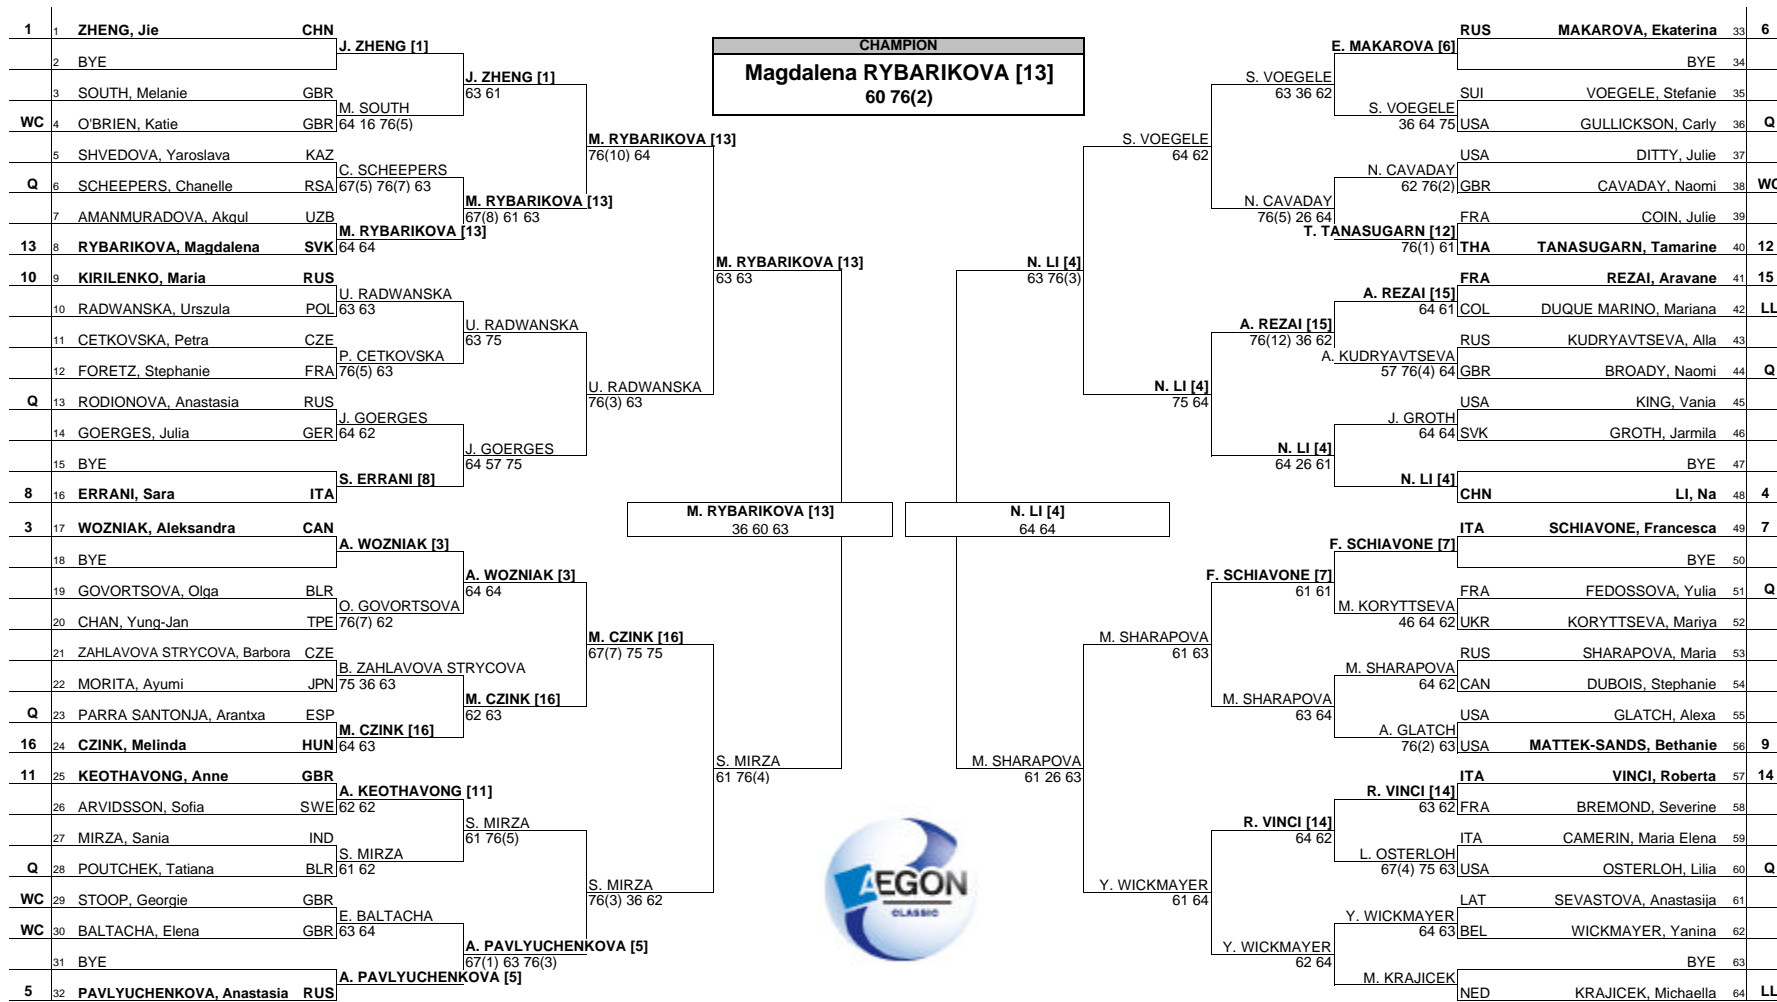

**AEGON Classic, Birmingham**

**MAIN DRAW SINGLES**  
Birmingham, England 8-14 June 2009  
Grass  
WTA International - \$220,000

Seeded Players	Rank	Seeded Players	Rank	Prize Money	Pts.	Lucky Losers	Retirements/W.O.
1 ZHENG, Jie	15	9 MATTEK-SANDS, Bethanie	45	Winner	\$37,000	280	SANTANGELO (back) replaced by DUQUE MARINO
2 KANEPI, Kaia	44	10 KIRILENKO, Maria	47	Finalists	\$19,000	200	KANEPI (left knee) replaced by KRAJICEK
3 WOZNIAK, Aleksandra	24	11 KEOTHAVONG, Anne	48	Semi-Finalists	\$10,000	130	
4 LI, Na	25	12 TANASUGARN, Tamarine	52	Quarter Finalists	\$5,000	70	
5 PAVLYUCHENKOVA, Anastasia	27	13 RYBARIKOVA, Magdalena	53	3rd Round	\$2,600	30	
6 MAKAROVA, Ekaterina	38	14 VINCI, Roberta	54	2nd Round	\$1,350	15	
7 SCHIAVONE, Francesca	40	15 REZAI, Aravane	57	1st Round	\$700	1	
8 ERRANI, Sara	44	16 CZINK, Melinda	62				
				<b>Last Direct Acceptance</b>		<b>Players Representative</b>	
				Alexa GLATCH - 119		Sofia ARVIDSSON	
				<b>Sony Ericsson WTA Tour Supervisor</b> Doma Kelso			
				<b>Follow Live Scoring at <a href="http://www.sonyericssonwta.com">www.sonyericssonwta.com</a></b>			