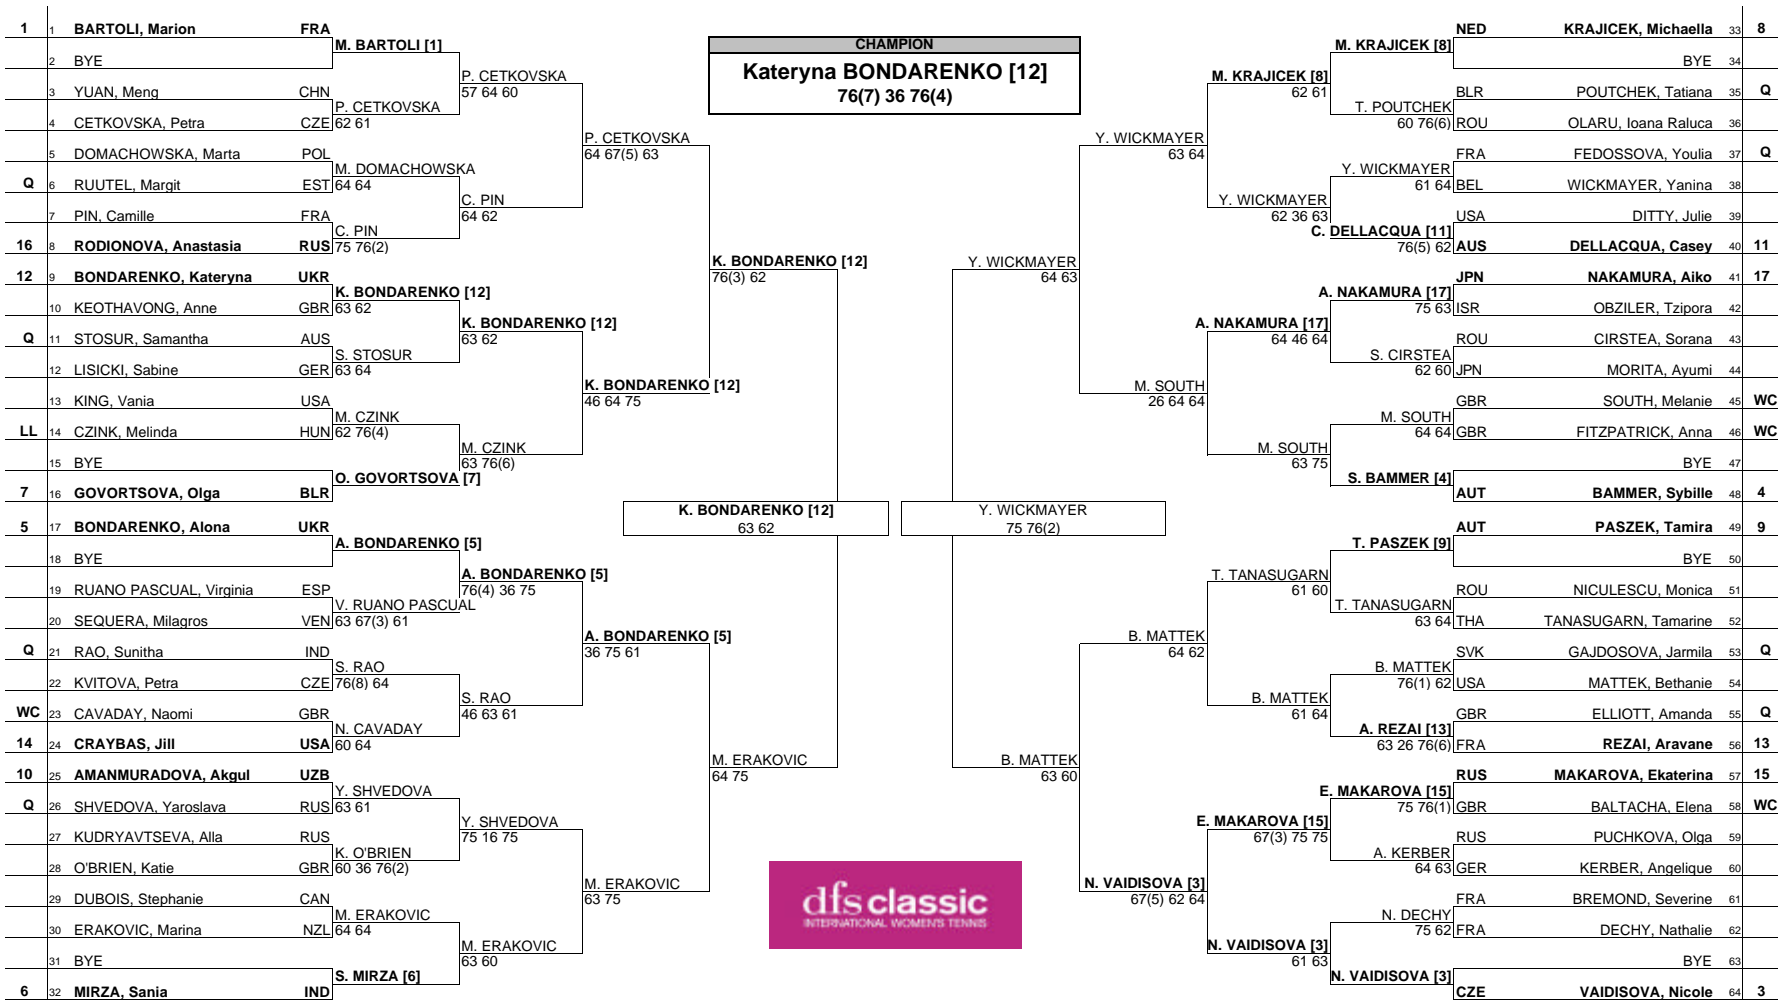

DFS Classic

MAIN DRAW SINGLES

Birmingham, Great Britain 7 - 15 June 2008

Grass

Tier III - \$200,000

| Seeded Players | | Rank | Seeded Players | | Rank | Prize Money | Pts. | Lucky Losers | Retirements/W.O. | | |
|----------------|--------------------|------|----------------|------------------------|------|-------------------|----------|------------------------|---|-----------------------------------|--|
| 1 | BARTOLI, Marion | 9 | 9 | PASZEK, Tamira | 46 | Winner | \$31,000 | 140 | CZINK replaces SAFINA (Low back injury) | | |
| 2 | SAFINA, Dinara | 44 | 10 | AMANMURADOVA, Akgul | 50 | Finalists | \$16,000 | 100 | | | |
| 3 | VAIDISOVA, Nicole | 16 | 11 | DELLACQUA, Casey | 51 | Semi-Finalists | \$9,200 | 65 | | | |
| 4 | BAMMER, Sybille | 22 | 12 | BONDARENKO, Kateryna | 57 | Quarter Finalists | \$4,230 | 35 | | | |
| 5 | BONDARENKO, Alona | 27 | 13 | REZAI, Aravane | 58 | 3rd Round | \$2,180 | 20 | | | |
| 6 | MIRZA, Sania | 32 | 14 | CRAYBAS, Jill | 62 | 2nd Round | \$1,125 | 10 | | | |
| 7 | GOVORTSOVA, Olga | 37 | 15 | MAKAROVA, Ekaterina | 66 | 1st Round | \$580 | 1 | | | |
| 8 | KRAJICEK, Michaela | 44 | 16 | RODIONOVA, Anastasia | 67 | | | | | | |
| | | | | Last Direct Acceptance | | | | Players Representative | | Sony Ericsson WTA Tour Supervisor | |
| | | | | Yanina Wickmayer - 128 | | | | Naomi Cavaday | | Donna Ketsio | |