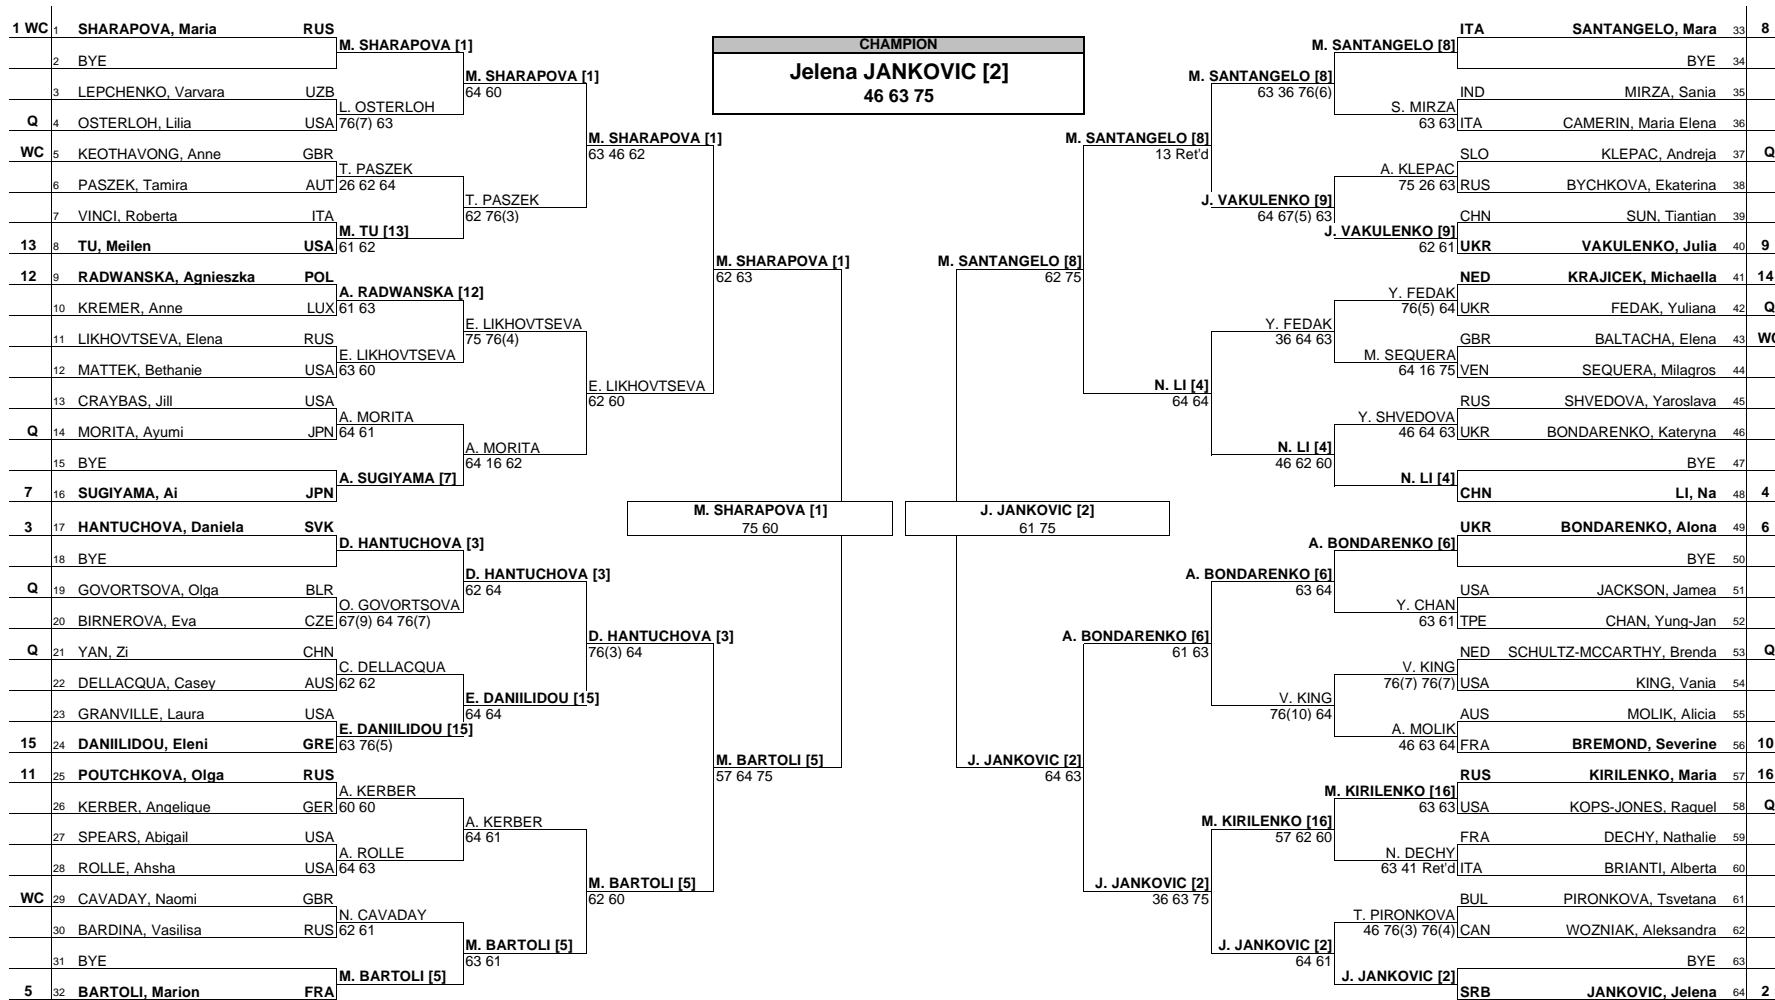

DFS CLASSIC
MAIN DRAW SINGLES

Birmingham, England 11-17 June 2007
Grass
Tier III - \$200,000

Seeded Players		Rank	Seeded Players		Rank	Prize Money		Pts.	Lucky Losers		Retirements/W.O.			
1	SHARAPOVA, Maria	2	9	VAKULENKO, Julia	33	Winner	\$28,650	140			BRIANTI - Left thigh (hamstring) strain VAKULENKO - Left ankle sprain			
2	JANKOVIC, Jelena	5	10	BREMOND, Severine	34	Finalists	\$14,790	100						
3	HANTUCHOVA, Daniela	13	11	POUTCHKOVA, Olga	35	Semi-Finalists	\$7,600	65						
4	LI, Na	18	12	RADWANSKA, Agnieszka	38	Quarter Finalists	\$3,910	35						
5	BARTOLI, Marion	21	13	TU, Meilen	39	3rd Round	\$2,010	20						
6	BONDARENKO, Alona	24	14	KRAJICEK, Michaela	40	2nd Round	\$1,035	10						
7	SUGIYAMA, Ai	26	15	DANILIDOU, Eleni	42	1st Round	\$540	1						
8	SANTANGELO, Mara	31	16	KIRILENKO, Maria	44									
									Last Direct Acceptance		Players Representative		Sony Ericsson WTA Tour Supervisor	
									MATTEK - 119		ABIGAIL SPEARS		DONNA KELSO	