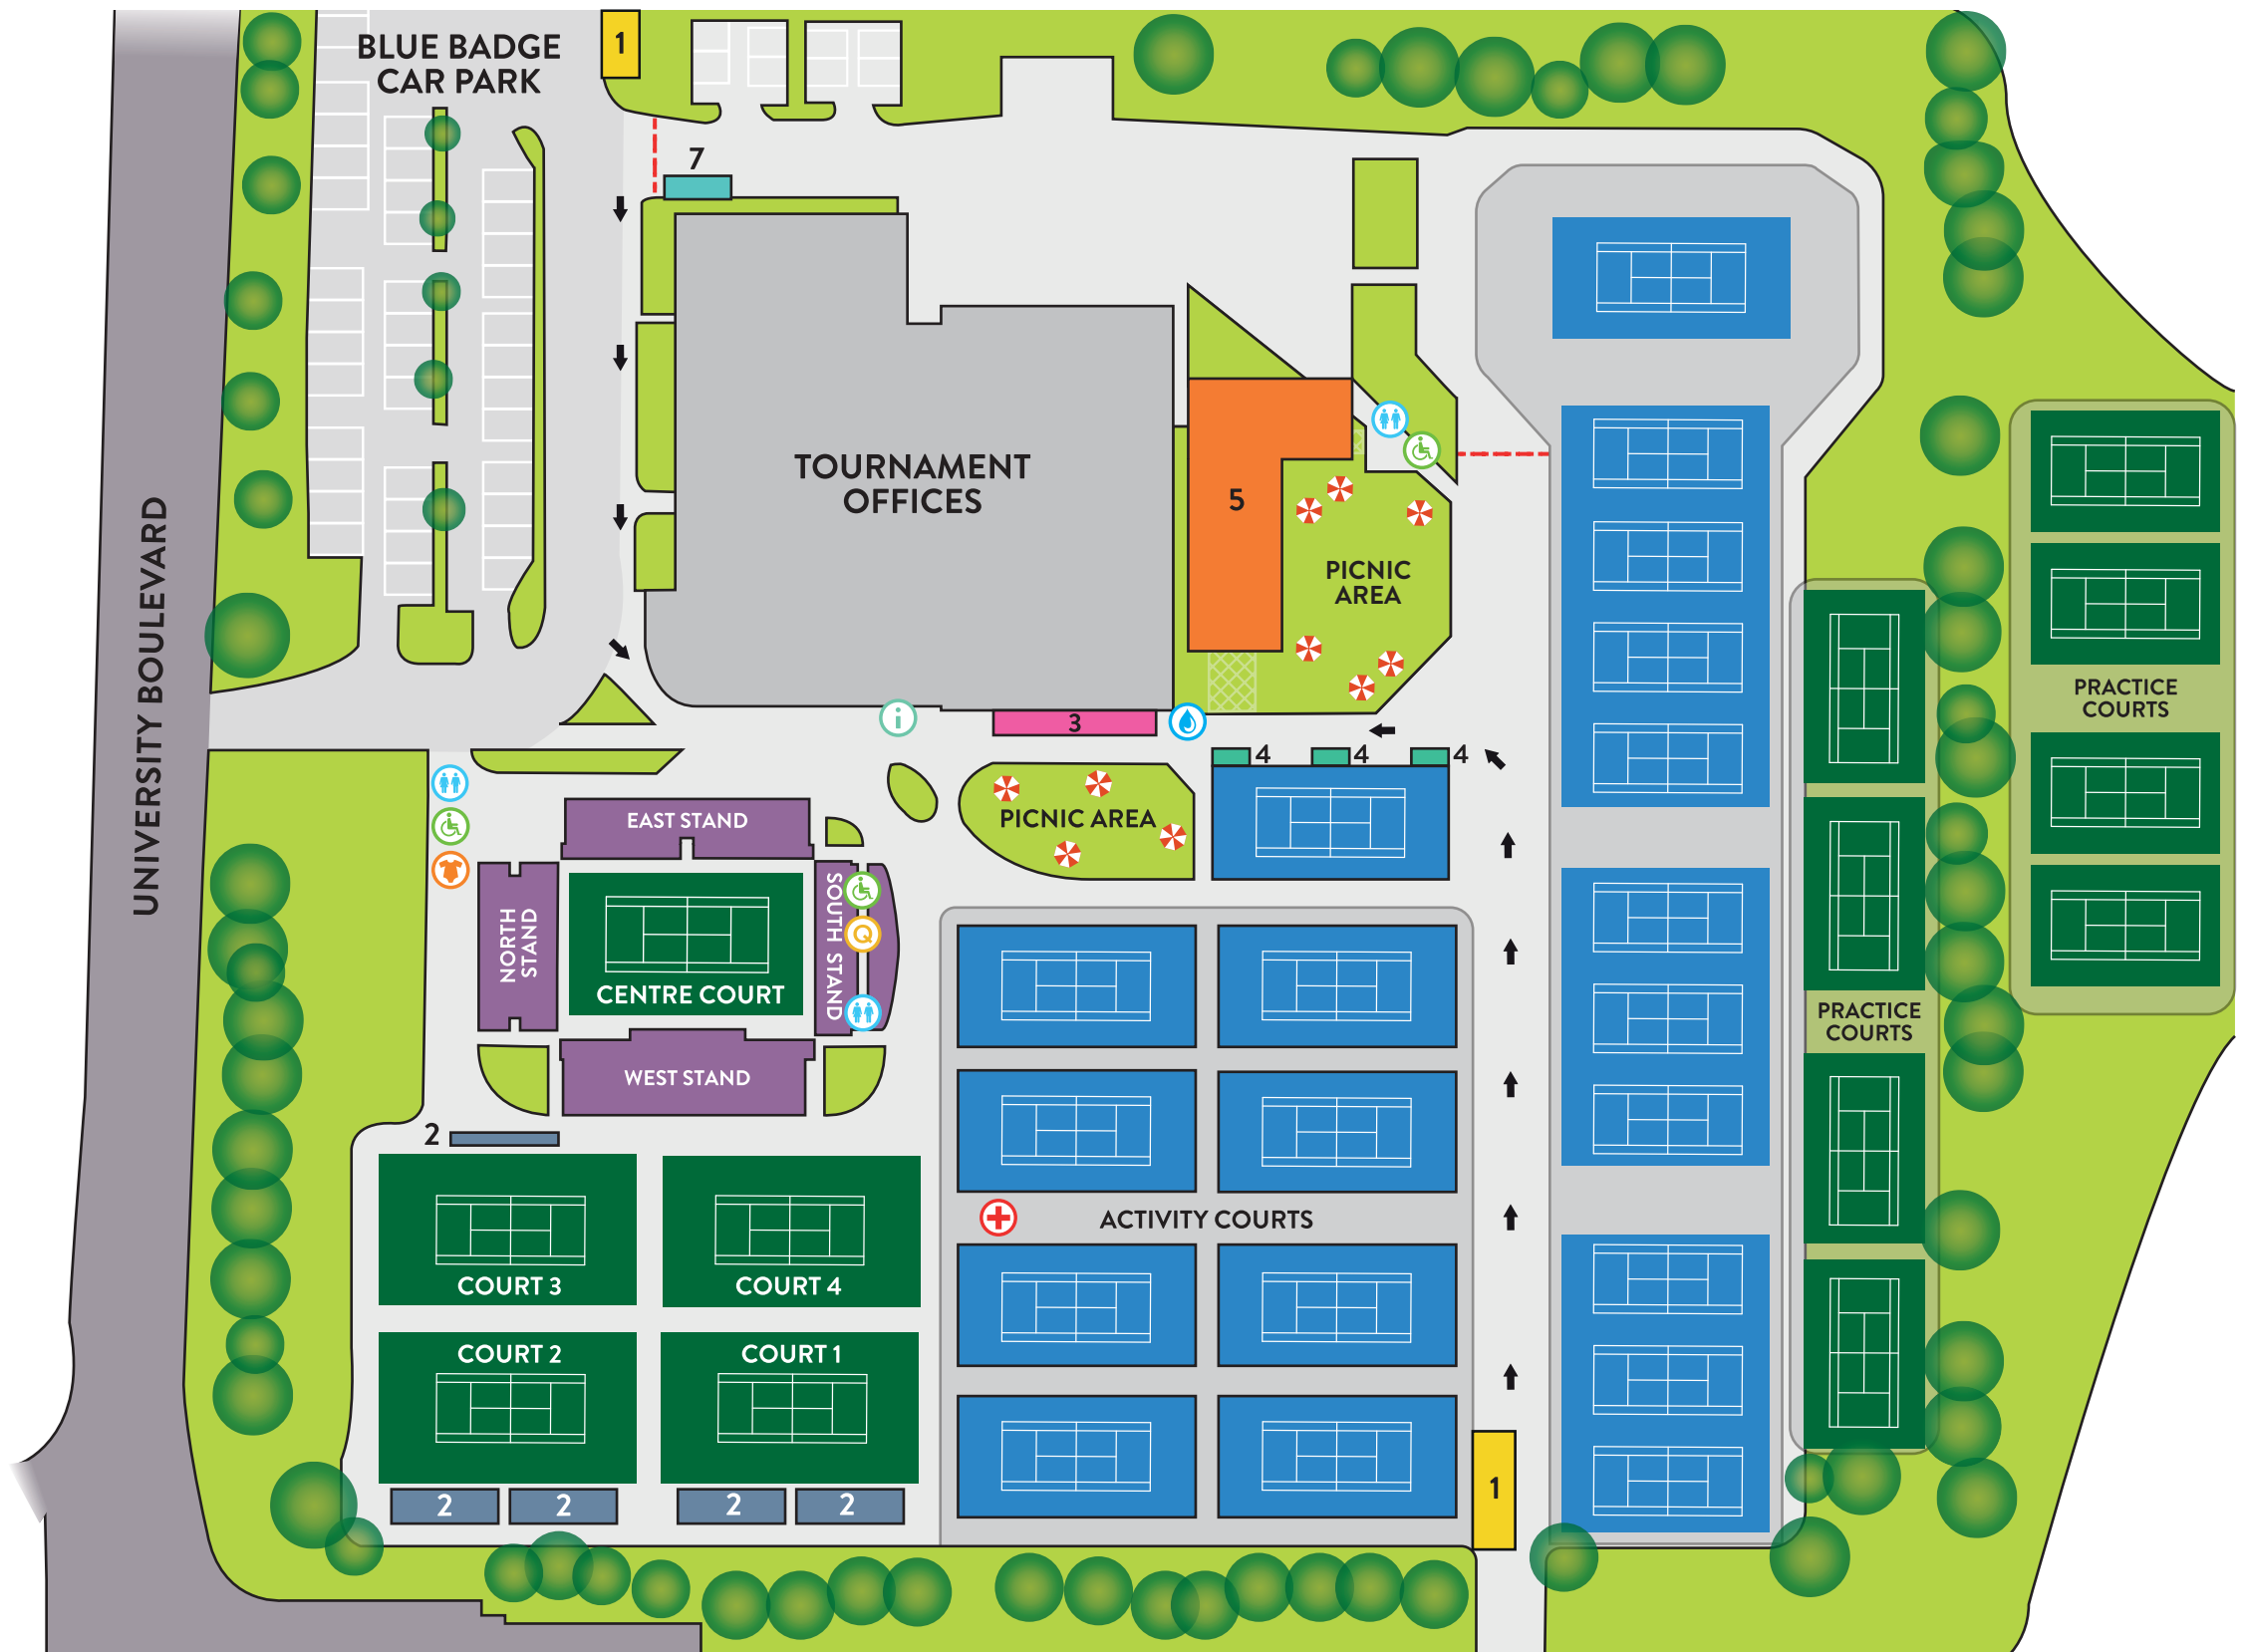

JESSE BOOT ENTRANCE FOR PEDESTRIANS & BLUE BADGE PARKING

PUBLIC CAR PARK HIGHFIELDS ENTRANCE

- |                       |                            |                               |                         |
|-----------------------|----------------------------|-------------------------------|-------------------------|
| 1. Box Office         | 5. Public Catering and Bar | Public Toilets                | Quiet Room              |
| 2. Unreserved Seating | 6. Accreditation Office    | Wheelchair Accessible Toilets | First Aid               |
| 3. Retail Village     | Spectator Route            | Baby Changing Facilities      | BRITA Hydration Station |
| 4. Public Catering    | No Through Walkway         | Information Point             |                         |