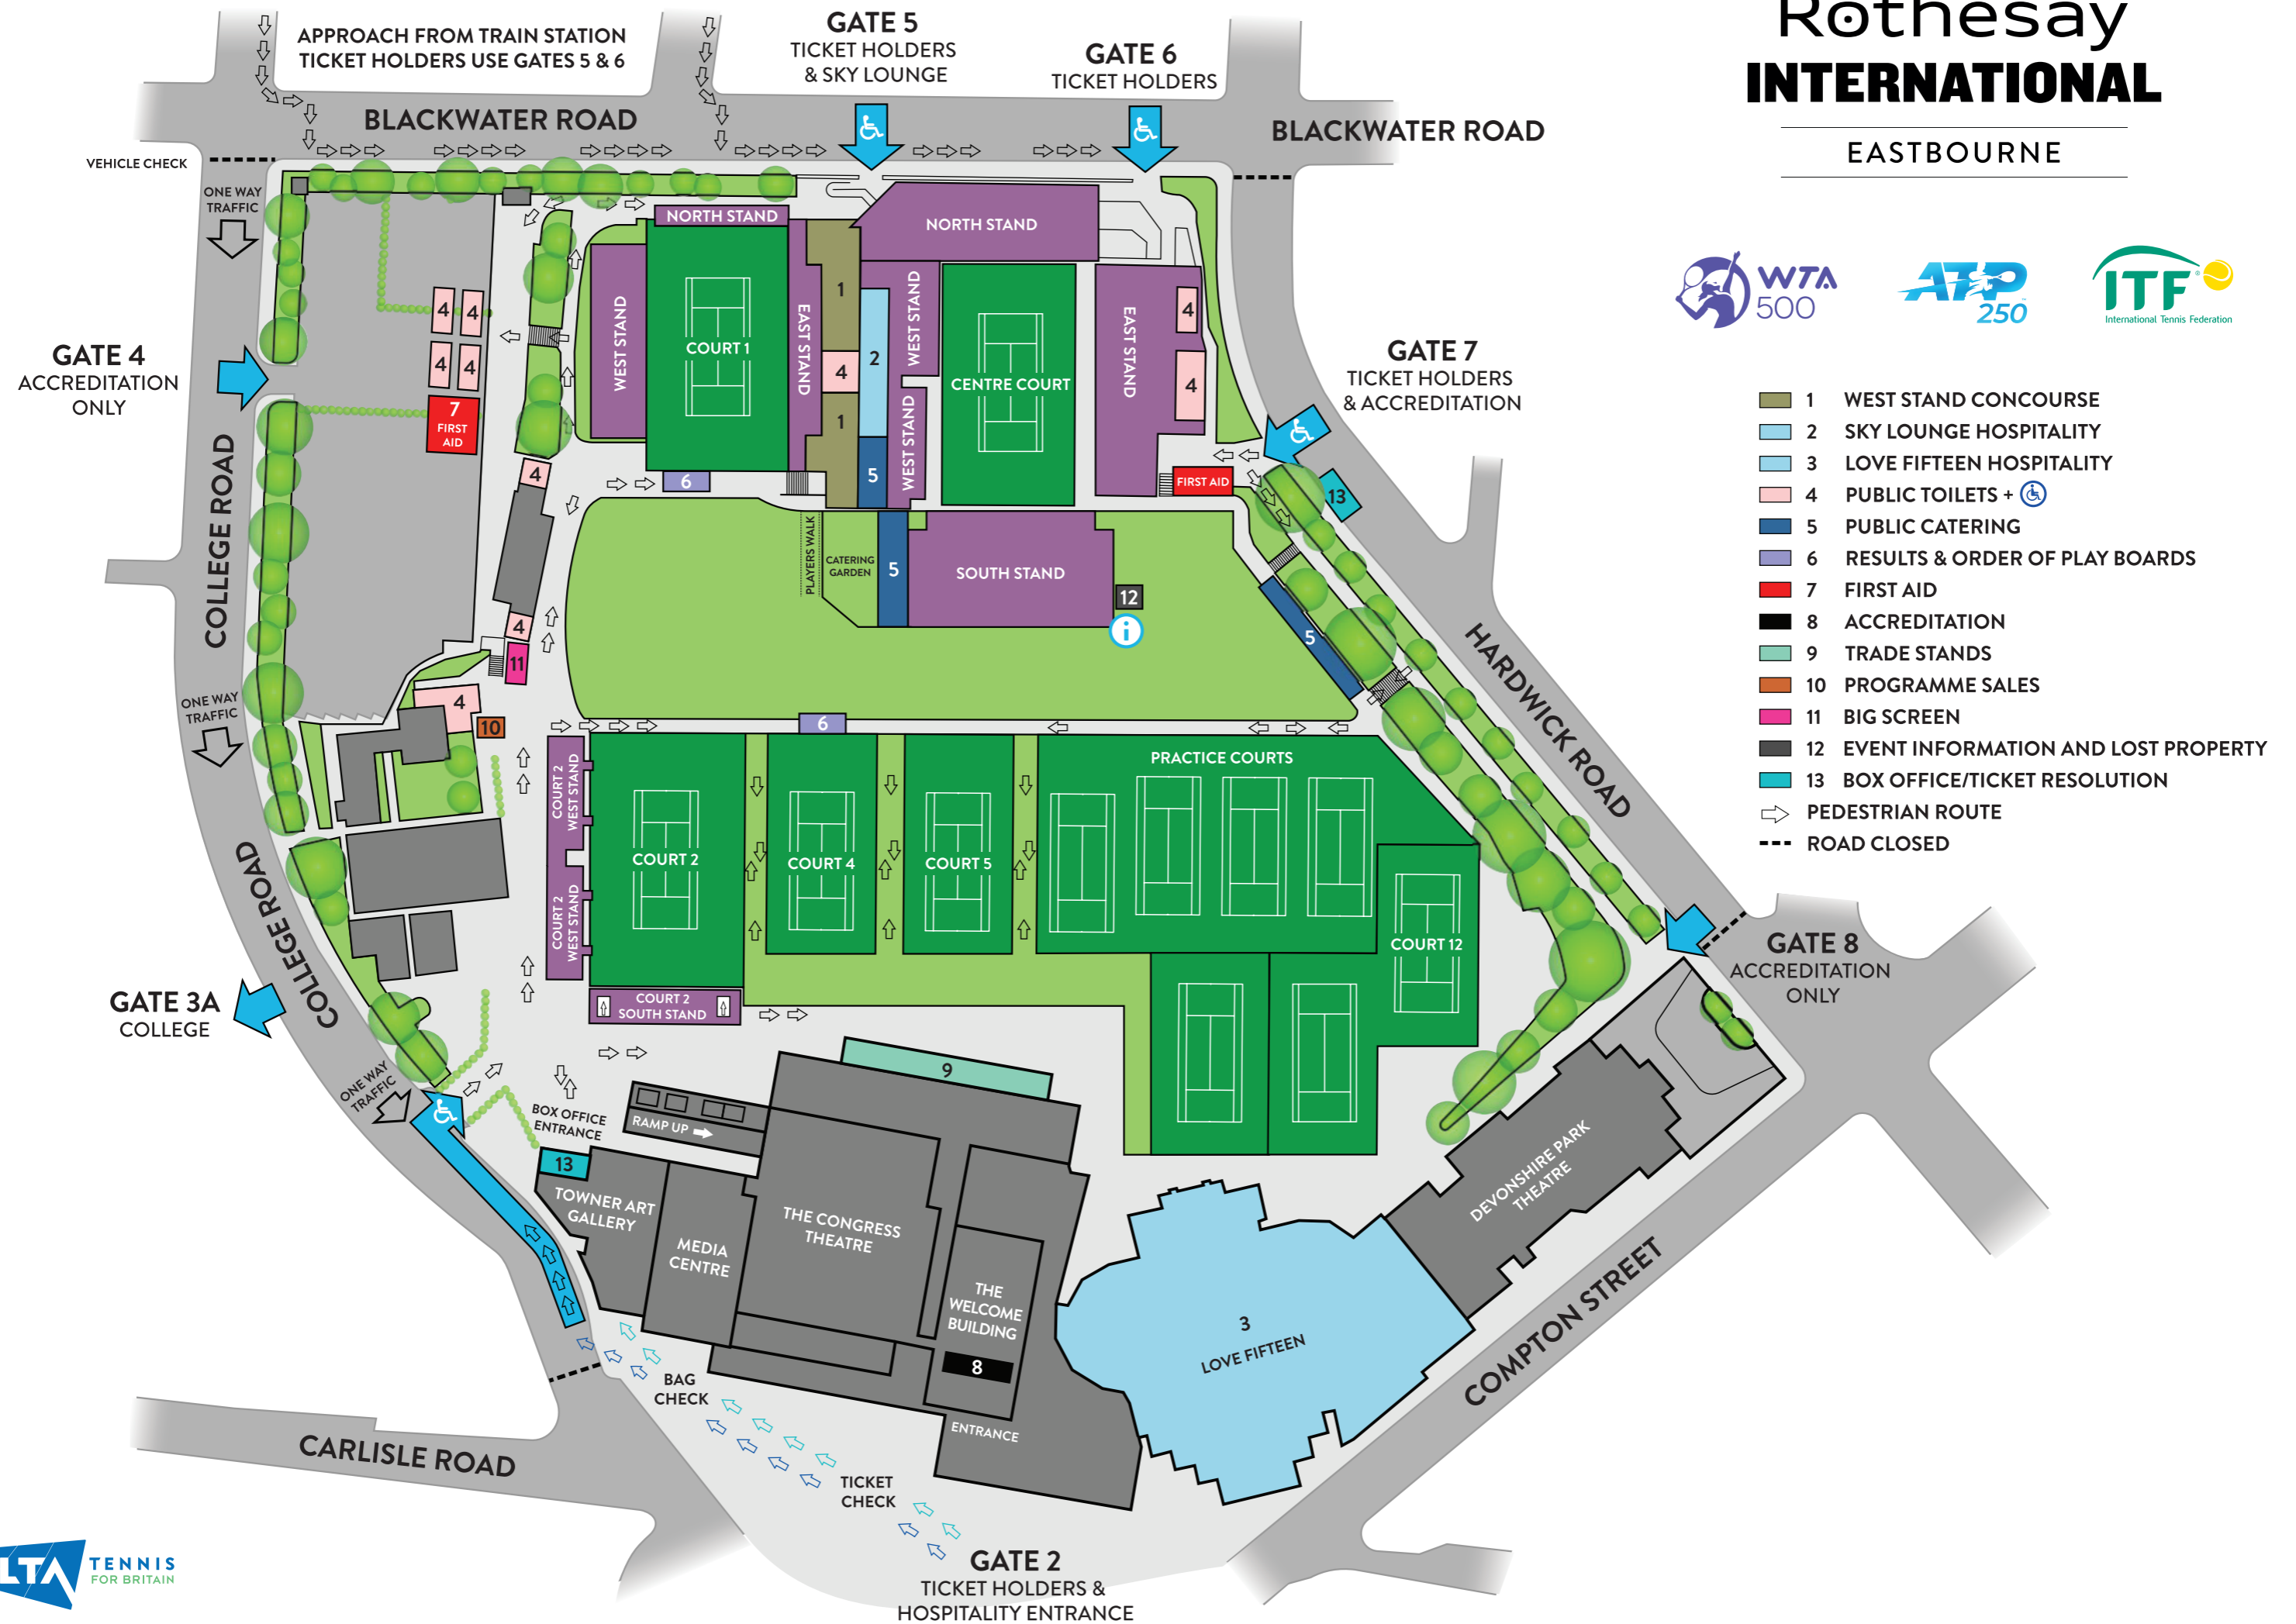

# Rothesay INTERNATIONAL

EASTBOURNE

- 1 WEST STAND CONCOURSE
- 2 SKY LOUNGE HOSPITALITY
- 3 LOVE FIFTEEN HOSPITALITY
- 4 PUBLIC TOILETS + ♿
- 5 PUBLIC CATERING
- 6 RESULTS & ORDER OF PLAY BOARDS
- 7 FIRST AID
- 8 ACCREDITATION
- 9 TRADE STANDS
- 10 PROGRAMME SALES
- 11 BIG SCREEN
- 12 EVENT INFORMATION AND LOST PROPERTY
- 13 BOX OFFICE/TICKET RESOLUTION
- ➔ PEDESTRIAN ROUTE
- ROAD CLOSED