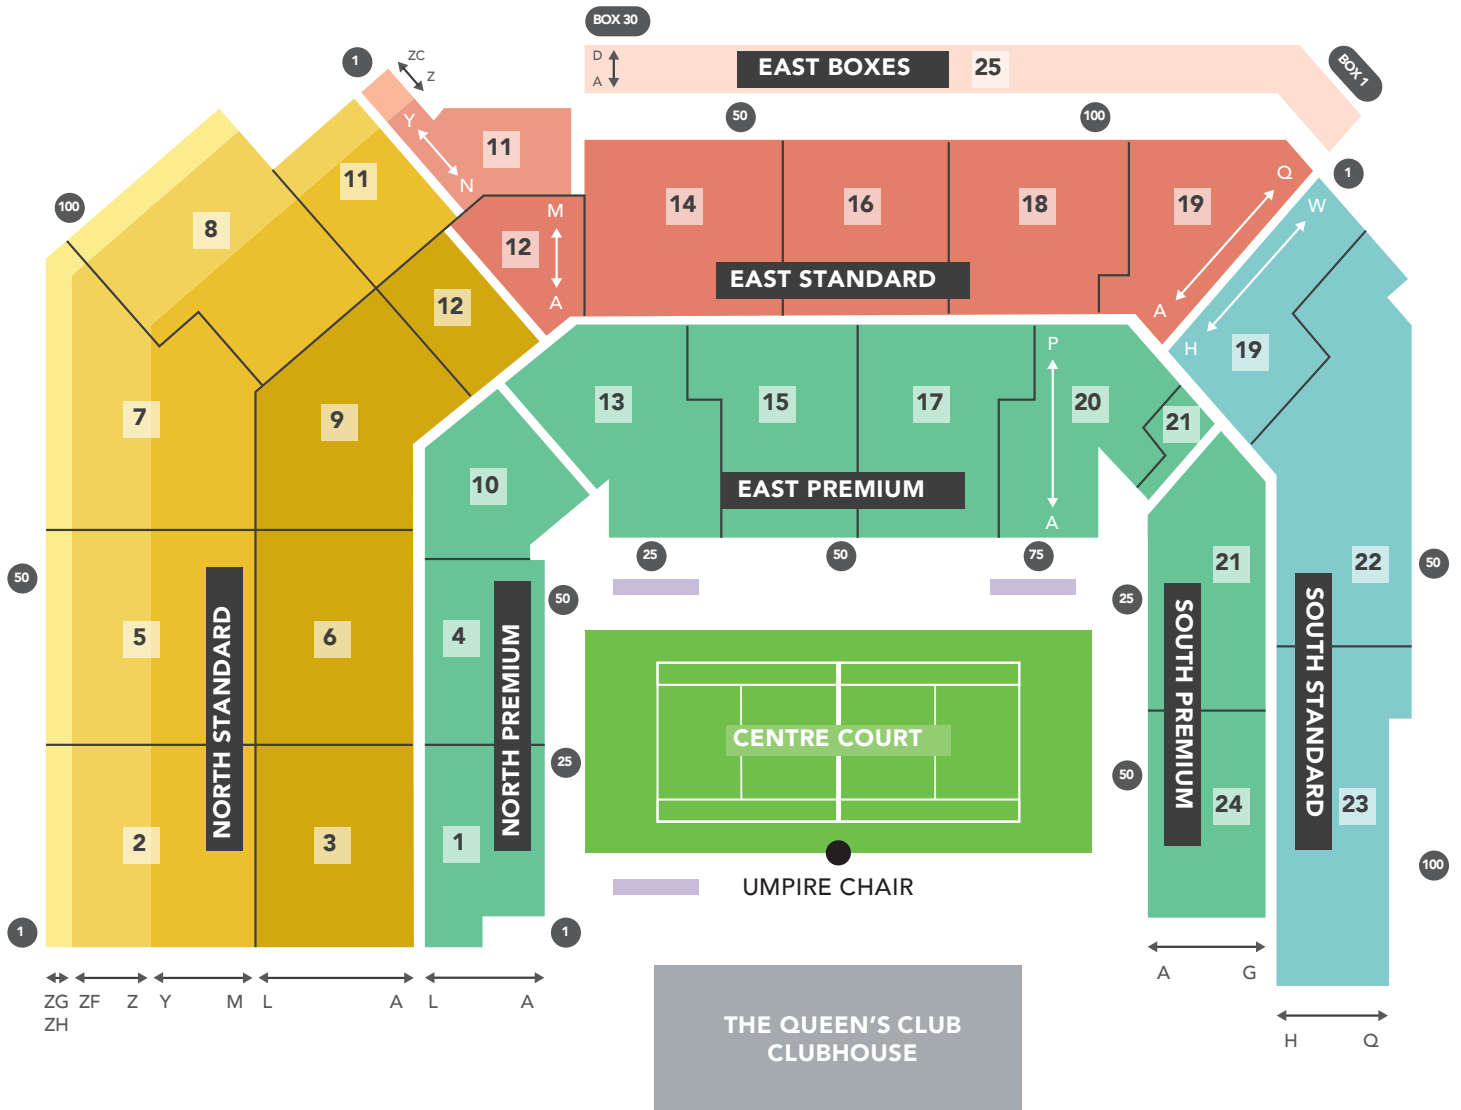

# cinch Championships Seat Map

KEY				
PREMIUM SEATING	NORTH STANDARD A	NORTH STANDARD B	NORTH STANDARD C	NORTH STANDARD D
EAST STANDARD A	EAST STANDARD B	EAST STANDARD C	EAST BOXES	SOUTH STANDARD
WHEELCHAIR SPACES	STANDARD SEATING	BLOCK	A ↔ Z ROW	SEAT