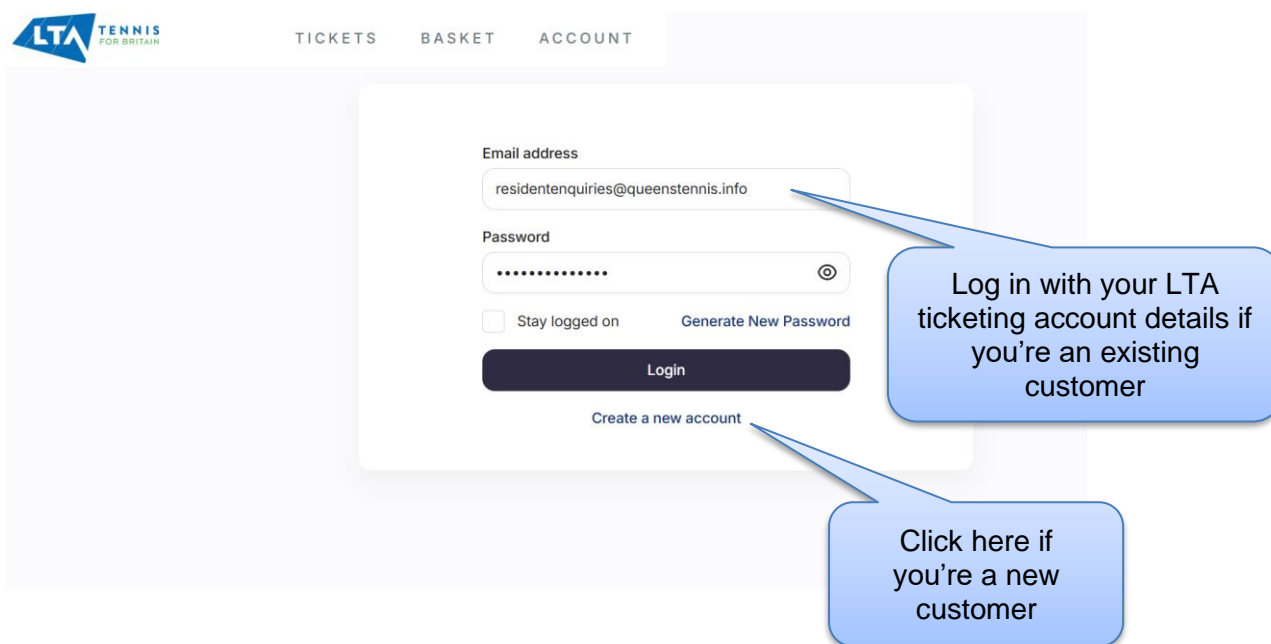

HSBC CHAMPIONSHIPS

The Queen's Club

TICKETING GUIDE FOR QC RESIDENTS

The following instructions are to support eligible Queens Club residents to gain access to the new, exclusive LTA Residents' Ballot to win complimentary Centre Court and Grounds Admission tickets to the HSBC Championships, which takes place between 9th – 22nd June 2025.

2. Log in to your LTA ticketing account or click **CREATE NEW ACCOUNT** if you're a new customer.

3. New customers please fill in all the relevant account details requested. Existing customers, please jump to step 4.